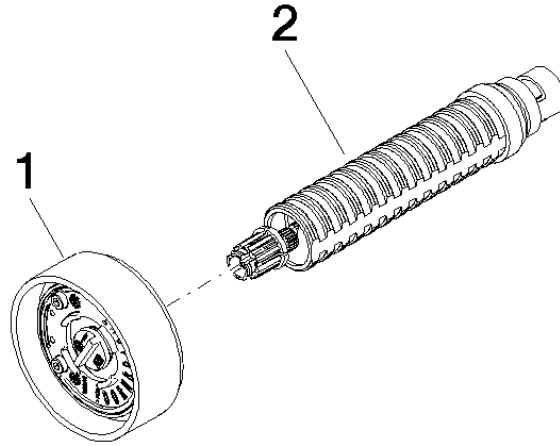

Ü-Zeichen

Certificates

LGA_38

IAPMO_4976 (

CYO Volume Control clockwise-closing cold 1/2" - Brushed Platinum

36 607 812

Parts for other finishes can be found here: [Chrome](#)

Spare parts list

Number	Item Number	Designation	Number of units	Lead time
1	90 18 40 291 01-06	handle	1	10
2	90 90 03 171 01 90	top	1	2