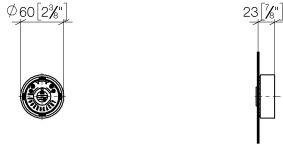

CYO Volume Control clockwise-closing cold 1/2" - Brushed Platinum

36 607 812

- Without flange
- Handle Ø 2-3/8"
- Ceramic disc cartridge
- for three-hole lavatory mixers and five-hole tub sets

NOTE: Handle inserts are sold separately!

	Brushed Platinum	36 607 812-06
	Chrome	36 607 812-00
	Dark Chrome	36 607 812-19
	Brushed Durabronze (23kt Gold)	36 607 812-28
	Platinum / Brushed Platinum	36 607 812-36
	Durabronze / Brushed Durabronze (23kt Gold)	36 607 812-38
	Brushed Dark Platinum	36 607 812-99

CYO Volume Control clockwise-closing cold 1/2" - Brushed Platinum

36 607 812

mm [inches]

Codes & Standards

ASME A112.18.1

cUPC

DIN 4109

ISO 3822

Number	Item Number	Designation	Number of units	Lead time
1	90 18 40 291 01-06	handle	1	10
2	90 90 03 171 01 90	top	1	2