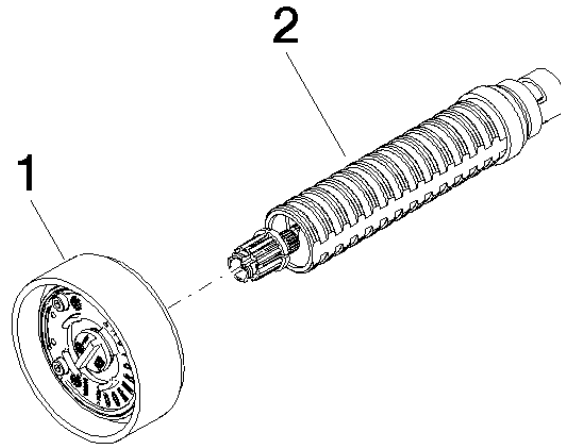

CYO Volume Control clockwise-closing cold 1/2" - Brushed Durabross (23kt Gold)

36 607 812

- Without flange
- Handle Ø 2-3/8"
- Ceramic disc cartridge
- for three-hole lavatory mixers and five-hole tub sets

NOTE: Handle inserts are sold separately!

	Brushed Durabross (23kt Gold)	36 607 812-28
	Chrome	36 607 812-00
	Brushed Platinum	36 607 812-06
	Dark Chrome	36 607 812-19
	Platinum / Brushed Platinum	36 607 812-36
	Durabross / Brushed Durabross (23kt Gold)	36 607 812-38
	Brushed Dark Platinum	36 607 812-99

CYO Volume Control clockwise-closing cold 1/2" - Brushed Durabronz (23kt Gold)

36 607 812
mm [inches]

Codes & Standards

DIN 4109

ISO 3822

Ü-Zeichen

Certificates

LGA_38

CYO Volume Control clockwise-closing cold 1/2" - Brushed Durabronz (23kt Gold)

36 607 812

Parts for other finishes can be found here: [Chrome](#)

Spare parts list

Number	Item Number	Designation	Number of units	Lead time
1	90 18 40 291 01-28	handle	1	20
2	90 90 03 171 01 90	top	1	2