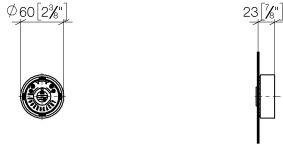

CYO Volume Control clockwise-closing cold 1/2" - Brushed Dark Platinum

36 607 812

- Without flange
- Handle Ø 2-3/8"
- Ceramic disc cartridge
- for three-hole lavatory mixers and five-hole tub sets

NOTE: Handle inserts are sold separately!

	Brushed Dark Platinum	36 607 812-99
	Chrome	36 607 812-00
	Brushed Platinum	36 607 812-06
	Dark Chrome	36 607 812-19
	Brushed Durabronss (23kt Gold)	36 607 812-28
	Platinum / Brushed Platinum	36 607 812-36
	Durabronss / Brushed Durabronss (23kt Gold)	36 607 812-38

CYO Volume Control clockwise-closing cold 1/2" - Brushed Dark Platinum

36 607 812

mm [inches]

Codes & Standards

ASME A112.18.1

cUPC

DIN 4109

ISO 3822