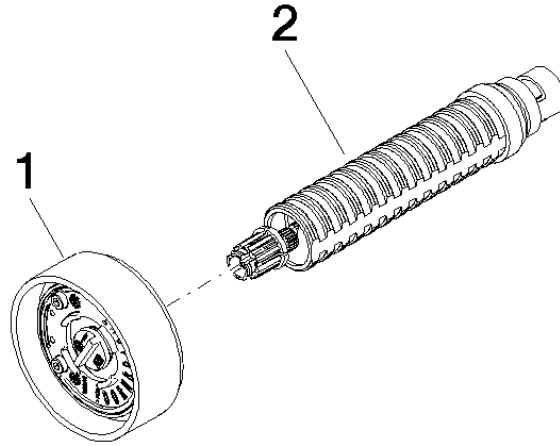

Ü-Zeichen

Certificates

LGA_38

IAPMO_4976 (

CYO Volume Control clockwise-closing cold 1/2" - Brushed Dark Platinum

36 607 812

Parts for other finishes can be found here: [Chrome](#)

Spare parts list

Number	Item Number	Designation	Number of units	Lead time
1	90 18 40 291 01-99	handle	1	20
2	90 90 03 171 01 90	top	1	2