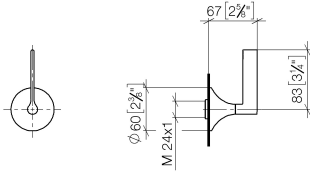

VAIA Volume Control clockwise-closing 1/2" - Brushed Durabross (23kt Gold)

36 607 819

- Flange diameter 2-3/8"
- Ceramic disc cartridge
(ADA)

(ADA)

	Brushed Durabross (23kt Gold)	36 607 819-28
	Chrome	36 607 819-00
	Brushed Platinum	36 607 819-06
	Platinum	36 607 819-08
	Dark Chrome	36 607 819-19
	Brushed Bronze	36 607 819-42
	Brushed Champagne (22kt Gold)	36 607 819-46
	Champagne (22kt Gold)	36 607 819-47
	Brushed Dark Platinum	36 607 819-99

Required article

	<p>Rough for volume control 1/2" - 35 607 970-90</p> <ul style="list-style-type: none"> •Max. rough in depth " •Min. rough in depth " 	0010
---	--	------

VAIA Volume Control clockwise-closing 1/2" - Brushed Durabron (23kt Gold)

36 607 819

mm [inches]

Codes & Standards

ADA	ASME A112.18.1/CSA B125.1	DIN 4109	EN 1111
EN 200	ISO 3822	Scottish Water Byelaws	UK Water Supply Regulations

Ü-Zeichen

Certificates

DVGW_DW- 6501DNO	WRAS_2011	LGA_29	WRAS_2010	DVGW_DW- 6512DNO
LGA_29				

VAIA Volume Control clockwise-closing 1/2" - Brushed Durabronz (23kt Gold)

36 607 819

Spare parts list

Number	Item Number	Designation	Number of units	Lead time
1	90 90 03 143 00 90	top	1	2
2	09 31 11 008 90	pin	1	2
3	09 21 02 163 90	disc	1	2
4	90 20 80 015 00-28	handle	1	-