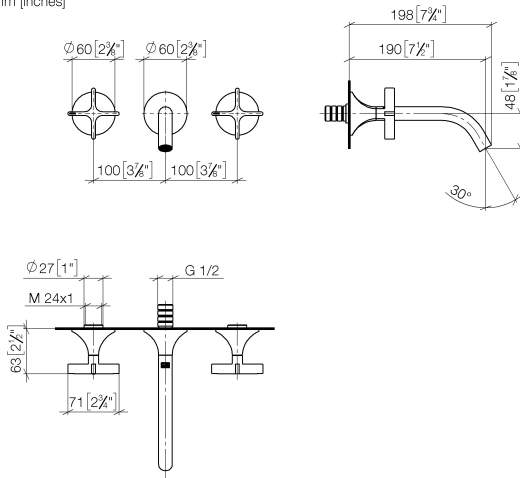

## VAIA Wall-mounted three-hole lavatory mixer without drain - Chrome

36 712 809 Product version from 3/13/2017

- 7-1/2" Projection
- Rigid spout
- Round aerated stream
- Valve hole diameter 1-1/2"
- Spout hole diameter 1-5/8"
- Flanges, diameter 2-3/8"
- Water flow rate limited to max. 1.2 gpm
- lead-free
- This product can help a building meet the requirements of Green Building Rating Systems, e.g. LEED®, BREEAM®, DGNB **(ADA)**

### Required article

- Rough for wall-mounted faucet , spout in center -** 35 700 970-90 0010
- Max. rough in depth "
  - Min. rough in depth "

### Required article

- Rough for wall-mounted faucet flexible positioning -** 35 720 970-90 0010
- Max. rough in depth "
  - Min. rough in depth "

## VAIA Wall-mounted three-hole lavatory mixer without drain - Chrome

36 712 809 Product version from 3/13/2017

mm [inches]