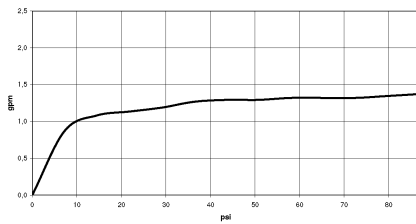

### Required article

- Rough for wall-mounted faucet flexible positioning -** 35 720 970-90 0010
- Max. rough in depth "
  - Min. rough in depth "

### Flow rate chart