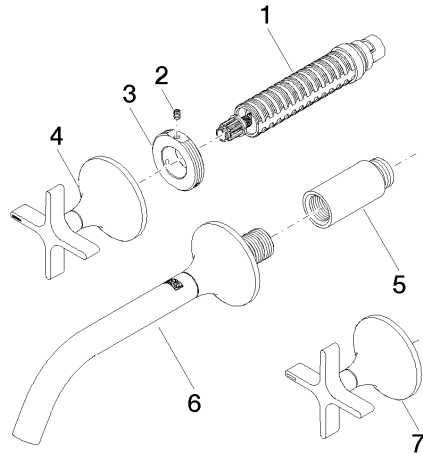

## VAIA Wall-mounted three-hole lavatory mixer without drain - Chrome

---

36 712 809 Product version from 3/13/2017

### Certificates

---

IAPMO\_N-4976

IAPMO\_6397

IAPMO\_8834

IAPMO\_4976 (

**VAIA Wall-mounted three-hole lavatory mixer without drain - Chrome**

36 712 809 Product version from 3/13/2017

**Spare parts list**

Number	Item Number	Designation	Number of units	Lead time
1	90 90 03 157 00 90	top	2	2
2	09 31 11 008 90	pin	2	2
3	09 21 02 163 90	disc	2	2
4	90 20 80 011 00-00	handle ( hot )	1	10
5	09 24 03 081 10 90	extension	1	2
6	13 800 809-00 0010	VAIA Lavatory spout, wall-mounted without drain - Chrome	1	-
Spare part can no longer be ordered, please order the replacement item				
7	90 20 80 010 00-00	handle ( cold )	1	10