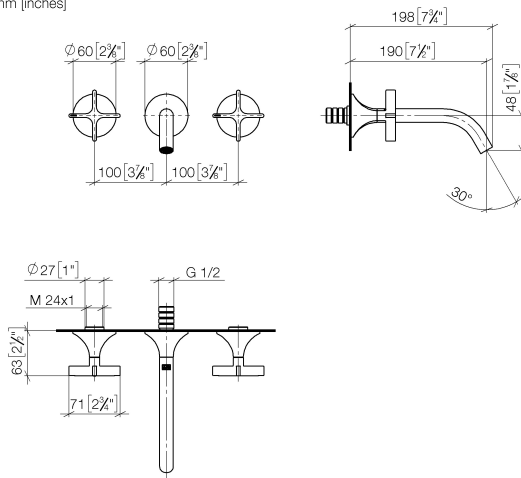

VAIA Wall-mounted three-hole lavatory mixer without drain - Platinum

36 712 809 Product version from 3/13/2017

- 7-1/2" Projection
- Rigid spout
- Round aerated stream
- Valve hole diameter 1-1/2"
- Spout hole diameter 1-5/8"
- Flanges, diameter 2-3/8"
- Water flow rate limited to max. 1.2 gpm
- lead-free
- This product can help a building meet the requirements of Green Building Rating Systems, e.g. LEED®, BREEAM®, DGNB **(ADA)**

Required article

- Rough for wall-mounted faucet , spout in center -** 35 700 970-90 0010
- Max. rough in depth "
 - Min. rough in depth "

Required article

- Rough for wall-mounted faucet flexible positioning -** 35 720 970-90 0010
- Max. rough in depth "
 - Min. rough in depth "

VAIA Wall-mounted three-hole lavatory mixer without drain - Platinum

36 712 809 Product version from 3/13/2017

mm [inches]

Flow rate chart

Codes & Standards

ADA	ASME A112.18.1	ASME A112.18.1/CSA B125.1	California Energy Commission (CEC)
cUPC	EPA WaterSense	NSF/ANSI 372	NSF/ANSI/CAN 61
NSF372	NSF61	Water Sense	WaterSense

VAIA Wall-mounted three-hole lavatory mixer without drain - Platinum

36 712 809 Product version from 3/13/2017

Certificates

IAPMO_N-4976

IAPMO_6397

IAPMO_8834

IAPMO_4976 (

VAIA Wall-mounted three-hole lavatory mixer without drain - Platinum