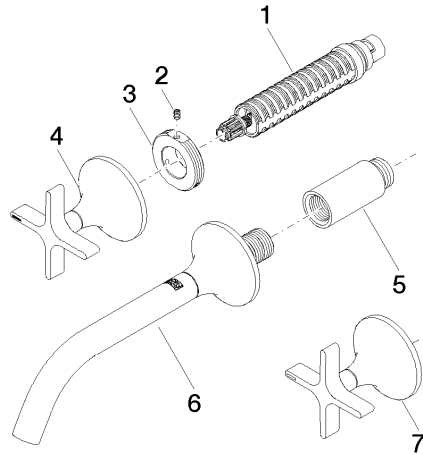

Required article

- Rough for wall-mounted faucet , spout in center -** 35 700 970-90 0010
- Max. rough in depth "
 - Min. rough in depth "

Required article

- Rough for wall-mounted faucet flexible positioning -** 35 720 970-90 0010
- Max. rough in depth "
 - Min. rough in depth "

VAIA Wall-mounted three-hole lavatory mixer without drain - Platinum

36 712 809 Product version from 3/13/2017

mm [inches]

Flow rate chart

Codes & Standards

ADA	ASME A112.18.1	ASME A112.18.1/CSA B125.1	California Energy Commission (CEC)
cUPC	EPA WaterSense	NSF/ANSI 372	NSF/ANSI/CAN 61
NSF372	NSF61	Water Sense	WaterSense

VAIA Wall-mounted three-hole lavatory mixer without drain - Platinum

36 712 809 Product version from 3/13/2017

Certificates

IAPMO_N-4976

IAPMO_6397

IAPMO_8834

IAPMO_4976 (

VAIA Wall-mounted three-hole lavatory mixer without drain - Platinum

36 712 809 Product version from 3/13/2017

Spare parts list

Number	Item Number	Designation	Number of units	Lead time
1	90 90 03 157 00 90	top	2	2
2	09 31 11 008 90	pin	2	2
3	09 21 02 163 90	disc	2	2
4	90 20 80 011 00-08	handle (hot)	1	40
5	09 24 03 081 10 90	extension	1	2
6	13 800 809-08 0010	VAIA Lavatory spout, wall-mounted without drain - Platinum	1	-
Spare part can no longer be ordered, please order the replacement item				
7	90 20 80 010 00-08	handle (cold)	1	40