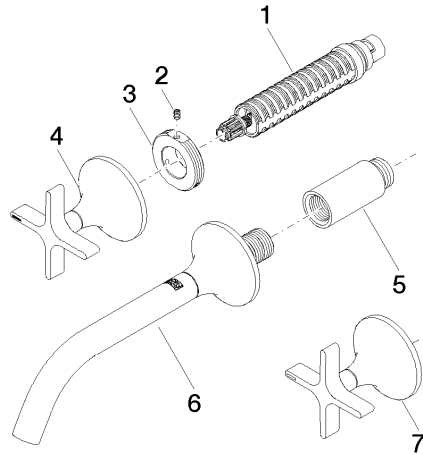

## VAIA Wall-mounted three-hole lavatory mixer without drain - Brushed Champagne (22kt Gold)

---

36 712 809 Product version from 3/13/2017

### Certificates

---

IAPMO\_N-4976

IAPMO\_6397

IAPMO\_4976 (

**VAIA Wall-mounted three-hole lavatory mixer without drain - Brushed Champagne (22kt Gold)**

36 712 809 Product version from 3/13/2017

**Spare parts list**

Number	Item Number	Designation	Number of units	Lead time
1	90 90 03 157 00 90	top	2	2
2	09 31 11 008 90	pin	2	2
3	09 21 02 163 90	disc	2	2
4	90 20 80 011 00-46	handle ( hot )	1	30
5	09 24 03 081 10 90	extension	1	2
6	13 800 809-46 0010	VAIA Lavatory spout, wall-mounted without drain - Brushed Champagne (22kt Gold)	1	-
Spare part can no longer be ordered, please order the replacement item				
7	90 20 80 010 00-46	handle ( cold )	1	30