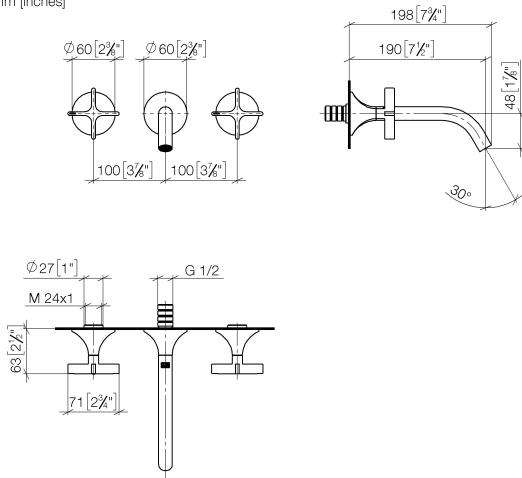

## VAIA Wall-mounted three-hole lavatory mixer without drain - Brushed Champagne (22kt Gold)

36 712 809 Product version from 3/13/2017

- 7-1/2" Projection
- Rigid spout
- Round aerated stream
- Valve hole diameter 1-1/2"
- Spout hole diameter 1-5/8"
- Flanges, diameter 2-3/8"
- Water flow rate limited to max. 1.2 gpm
- lead-free
- This product can help a building meet the requirements of Green Building Rating Systems, e.g. LEED®, BREEAM®, DGNB

### Required article

- Rough for wall-mounted faucet , spout in center -** 35 700 970-90 0010
- Max. rough in depth "
  - Min. rough in depth "

### Required article

- Rough for wall-mounted faucet flexible positioning -** 35 720 970-90 0010
- Max. rough in depth "
  - Min. rough in depth "

# VAIA Wall-mounted three-hole lavatory mixer without drain - Brushed Champagne (22kt Gold)

36 712 809 Product version from 3/13/2017  
mm [inches]