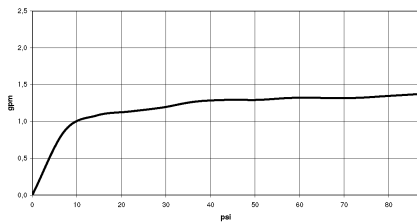

### Required article

- Rough for wall-mounted faucet flexible positioning -** 35 720 970-90 0010
- Max. rough in depth "
  - Min. rough in depth "

## Flow rate chart