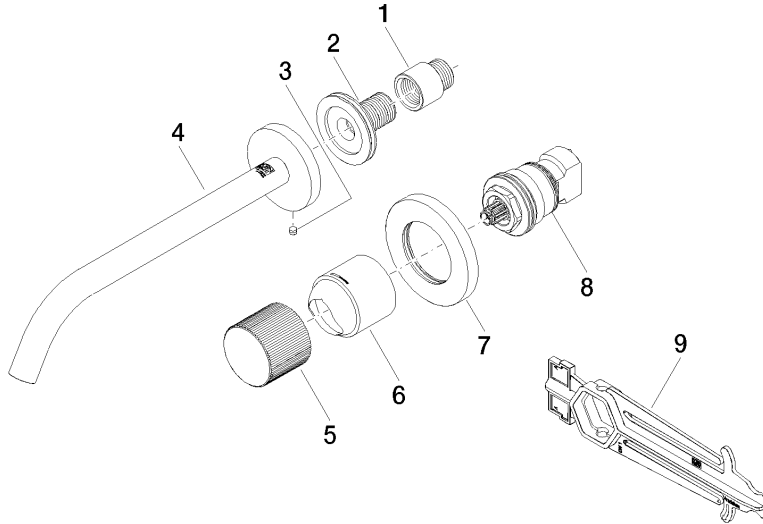

### Certificates

---

IAPMO\_N-4976

IAPMO\_6397

IAPMO\_8834

**META META PURE Wall-mounted single-lever mixer without drain - Brushed Dark Platinum**

36 861 664 Product version from 7/1/2023

**Spare parts list**

Number	Item Number	Designation	Number of units	Lead time
1	09 24 03 072 10 90	nipple	1	2
2	90 24 03 280 00 90	nipple	1	2
3	09 31 11 112 90	pin	1	60
4	90 28 22 324 01-99	spout	1	20
5	09 20 66 010-99	handle	1	20
6	09 11 02 389-99	cover	1	20
7	90 27 62 011 00-99	rosette	1	20
8	90 90 03 169 02 90	top	1	2
9	90 30 09 064 00 90	key	1	2