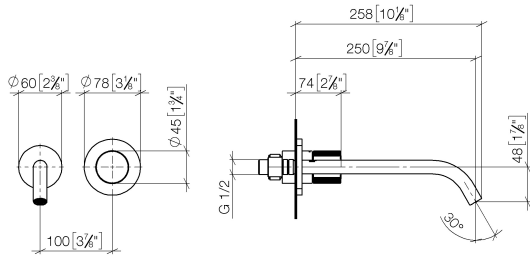

## META META PURE Wall-mounted single-lever mixer without drain - Brushed Dark Platinum

36 861 664 Product version from 7/1/2023

- 9-7/8" Projection
- Rigid spout
- Round aerated stream
- Spout hole diameter 1-1/2"
- Hole diameter single-lever mixer 2-1/4"
- 2-1/8" diameter flange for spout
- Diameter flange for mixer 3-1/8"
- Water flow rate limited to max. 1.2 gpm
- lead-free
- This product can help a building meet the requirements of Green Building Rating Systems, e.g. LEED®, BREEAM®, DGNB

### Required article

- Rough for wall-mounted faucet -** 35 860 970-90 0010
- Min. rough in depth "
  - Rough can be rotated to position the lever on top or to the left of the spout.
  - Max. rough in depth "

# META META PURE Wall-mounted single-lever mixer without drain - Brushed Dark Platinum

36 861 664 Product version from 7/1/2023  
mm [inches]

Number	Item Number	Designation	Number of units	Lead time
1	09 24 03 072 10 90	nipple	1	2
2	90 24 03 280 00 90	nipple	1	2
3	09 31 11 112 90	pin	1	60
4	90 28 22 324 01-99	spout	1	20
5	09 20 66 010-99	handle	1	20
6	09 11 02 389-99	cover	1	20
7	90 27 62 011 00-99	rosette	1	20
8	90 90 03 169 02 90	top	1	2
9	90 30 09 064 00 90	key	1	2