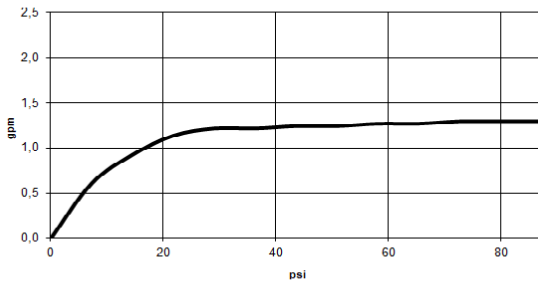

## META META PURE Wall-mounted single-lever mixer without drain - Brushed Dark Platinum

36 861 664 Product version from 7/1/2023

- 9-7/8" Projection
- Rigid spout
- Round aerated stream
- Spout hole diameter 1-1/2"
- Hole diameter single-lever mixer 2-1/4"
- 2-1/8" diameter flange for spout
- Diameter flange for mixer 3-1/8"
- Water flow rate limited to max. 1.2 gpm
- lead-free
- This product can help a building meet the requirements of Green Building Rating Systems, e.g. LEED®, BREEAM®, DGNB

### Required article

- Rough for wall-mounted faucet -** 35 860 970-90 0010
- Min. rough in depth "
  - Rough can be rotated to position the lever on top or to the left of the spout.
  - Max. rough in depth "

## Flow rate chart