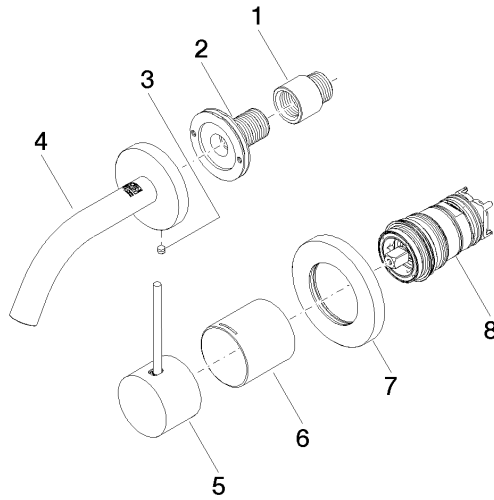

### Certificates

---

IAPMO\_N-4976

IAPMO\_6397

IAPMO\_4976 (

**META META SLIM Wall-mounted single-lever mixer without drain - Brushed  
Champagne (22kt Gold)**

36 867 662 Product version from 7/1/2023

Parts for other  
finishes can be found  
here: [Chrome](#)

**Spare parts list**

Number	Item Number	Designation	Number of units	Lead time
1	09 24 03 072 10 90	nipple	1	2
2	90 24 03 280 00 90	nipple	1	2
3	09 31 11 112 90	pin	1	60
4	90 28 22 363 00-46	spout	1	30
5	90 20 66 022 00-46	handle	1	30
6	09 11 02 336-46	sleeve	1	60
7	90 27 62 011 00-46	rosette	1	30
8	90 15 05 044 02 90	cartridge	1	2