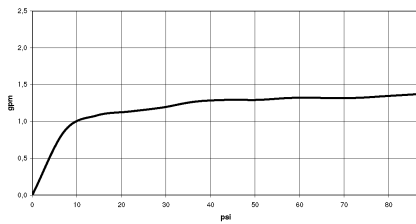

## META META SLIM Wall-mounted single-lever mixer without drain - Brushed Champagne (22kt Gold)

36 867 662 Product version from 7/1/2023

- 4-7/8" Projection
- Rigid spout
- Round aerated stream
- Hole diameter single-lever mixer 2-1/4"
- Spout hole diameter 1-3/8"
- Mixer with flange Ø 3-1/8"
- 2-1/8" diameter flange for spout
- Water flow rate limited to max. 1.2 gpm
- lead-free
- This product can help a building meet the requirements of Green Building Rating Systems, e.g. LEED®, BREEAM®, DGNB

(ADA)

	Brushed Champagne (22kt Gold)	36 867 662-46 0010
	Chrome	36 867 662-00 0010
	Brushed Platinum	36 867 662-06 0010
	Light gold	36 867 662-26 0010
	Brushed Light Gold	36 867 662-27 0010
	Matte Black	36 867 662-33 0010
	Brushed Bronze	36 867 662-42 0010
	Champagne (22kt Gold)	36 867 662-47 0010
	Brushed Chrome	36 867 662-93 0010
	Brushed Dark Platinum	36 867 662-99 0010

## Flow rate chart