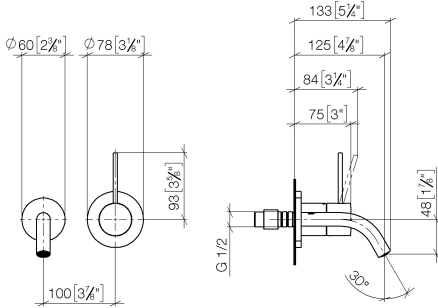

## META META SLIM Wall-mounted single-lever mixer without drain - Brushed Champagne (22kt Gold)

36 867 662 Product version from 7/1/2023

- 4-7/8" Projection
- Rigid spout
- Round aerated stream
- Hole diameter single-lever mixer 2-1/4"
- Spout hole diameter 1-3/8"
- Mixer with flange Ø 3-1/8"
- 2-1/8" diameter flange for spout
- Water flow rate limited to max. 1.2 gpm
- lead-free
- This product can help a building meet the requirements of Green Building Rating Systems, e.g. LEED®, BREEAM®, DGNB

# META META SLIM Wall-mounted single-lever mixer without drain - Brushed Champagne (22kt Gold)

36 867 662 Product version from 7/1/2023  
mm [inches]

## Flow rate chart

**Spare parts list**

Number	Item Number	Designation	Number of units	Lead time
1	09 24 03 072 10 90	nipple	1	2
2	90 24 03 280 00 90	nipple	1	2
3	09 31 11 112 90	pin	1	60
4	90 28 22 363 00-46	spout	1	30
5	90 20 66 022 00-46	handle	1	30
6	09 11 02 336-46	sleeve	1	60
7	90 27 62 011 00-46	rosette	1	30
8	90 15 05 044 02 90	cartridge	1	2