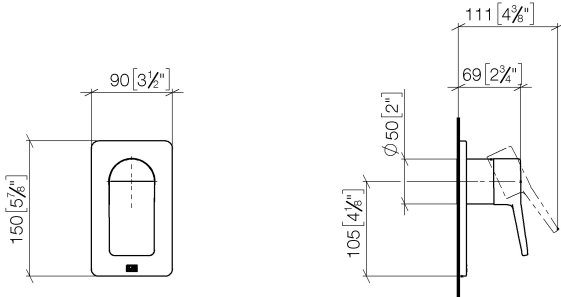

DORNBACHT YARRE Pressure Balance Valve - Chrome

36 900 832 Product version from 5/1/2023

- Cover plate Ø "

	Chrome	36 900 832-00
	Soft Black	36 900 832-69

DORNBRACHT YARRE Pressure Balance Valve - Chrome

36 900 832 Product version from 5/1/2023

mm [inches]

Flow rate chart

Codes & Standards

ASME A112.18.1

cUPC

DORNBACHT YARRE Pressure Balance Valve - Chrome

36 900 832 Product version from 5/1/2023

Certificates

IAPMO_4976 (

DORNBACHT YARRE Pressure Balance Valve - Chrome

36 900 832 Product version from 5/1/2023

Parts for other finishes can be found here: [Soft Black](#)

Spare parts list

Number	Item Number	Designation	Number of units	Lead time
1	09 11 02 327-00	plate	1	60
2	09 14 10 084 90	seal	1	2
3	90 15 05 069 00 90	cartridge	1	2
4	09 24 04 448 90	nut	1	2
5	09 11 02 360-00	cover	1	60
6	90 20 83 062 00-00	handle	1	20
7	90 30 09 064 00 90	key	1	2