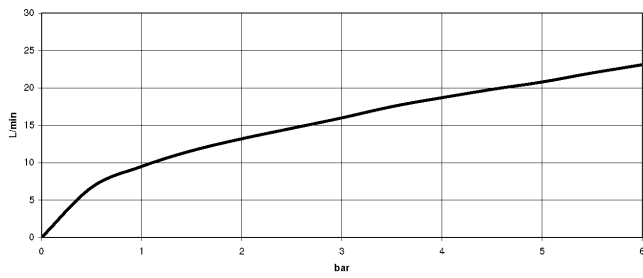

DORNBACHT YARRE Pressure Balance Valve - Chrome

36 900 832 Product version from 5/1/2023

- Cover plate Ø "

	Chrome	36 900 832-00
	Soft Black	36 900 832-69

DORNBRACHT YARRE Pressure Balance Valve - Chrome

36 900 832 Product version from 5/1/2023

mm [inches]

Flow rate chart

Codes & Standards

ASME A112.18.1

cUPC

DORNBACHT YARRE Pressure Balance Valve - Chrome

36 900 832 Product version from 5/1/2023

Certificates