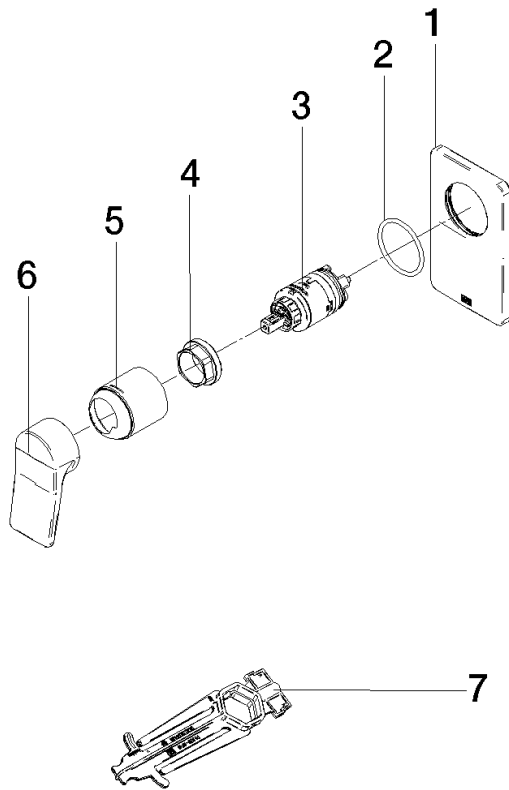

DORNBACHT YARRE Pressure Balance Valve - Chrome

36 900 832 Product version from 5/1/2023

- Cover plate Ø "

	Chrome	36 900 832-00
	Soft Black	36 900 832-69

DORNBRACHT YARRE Pressure Balance Valve - Chrome

36 900 832 Product version from 5/1/2023

mm [inches]

Flow rate chart

Codes & Standards

ASME A112.18.1

cUPC

DORNBACHT YARRE Pressure Balance Valve - Chrome

36 900 832 Product version from 5/1/2023

Certificates

IAPMO_4976 (

DORNBACHT YARRE Pressure Balance Valve - Chrome

36 900 832 Product version from 5/1/2023

Parts for other finishes can be found here: [Soft Black](#)

Spare parts list

Number	Item Number	Designation	Number of units	Lead time
1	09 11 02 327-00	plate	1	60
2	09 14 10 084 90	seal	1	2
3	90 15 05 069 00 90	cartridge	1	2
4	09 24 04 448 90	nut	1	2
5	09 11 02 360-00	cover	1	60
6	90 20 83 062 00-00	handle	1	20
7	90 30 09 064 00 90	key	1	2