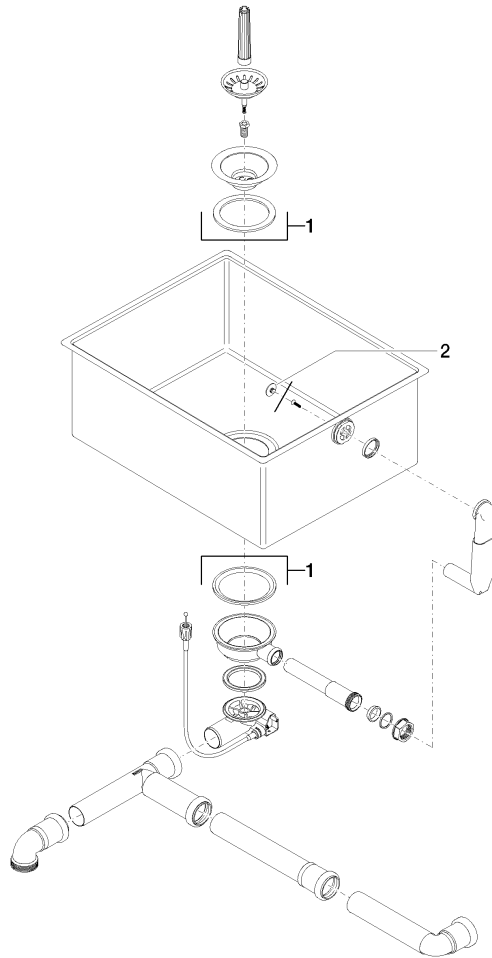

Single bowl sink - Brushed Stainless Steel

38 081 000

- Not available in the United States and Canada due to local code requirements. Please contact us for more information.
- Flush mount
- 20-1/8 x 16"
- 7-7/8" deep
- 3 1/2" lockable perforated basket valve
- Drain and overflow, including valve bridge
- includes mounting set
- suitable for vanity units 23-5/8"

Single bowl sink - Brushed Stainless Steel

38 081 000

mm [inches]

Single bowl sink - Brushed Stainless Steel

38 081 000

Spare parts list

Number	Item Number	Designation	Number of units	Lead time
1	04 11 01 010 00-86	pop-up waste	1	2
2	04 21 02 123 00-86	lid	1	30