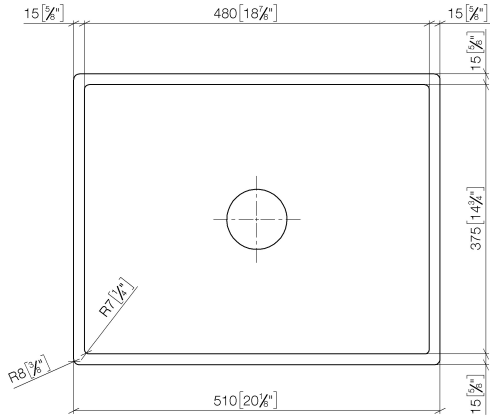

Single bowl sink - Brushed Stainless Steel

38 081 000

- Not available in the United States and Canada due to local code requirements. Please contact us for more information.
- Flush mount
- 20-1/8 x 16"
- 7-7/8" deep
- 3 1/2" lockable perforated basket valve
- Drain and overflow, including valve bridge
- includes mounting set
- suitable for vanity units 23-5/8"

Single bowl sink - Brushed Stainless Steel

38 081 000

mm [inches]

Single bowl sink - Brushed Stainless Steel

38 081 000

Spare parts list

Number	Item Number	Designation	Number of units	Lead time
1	04 11 01 010 00-86	pop-up waste	1	2
2	04 21 02 123 00-86	lid	1	30