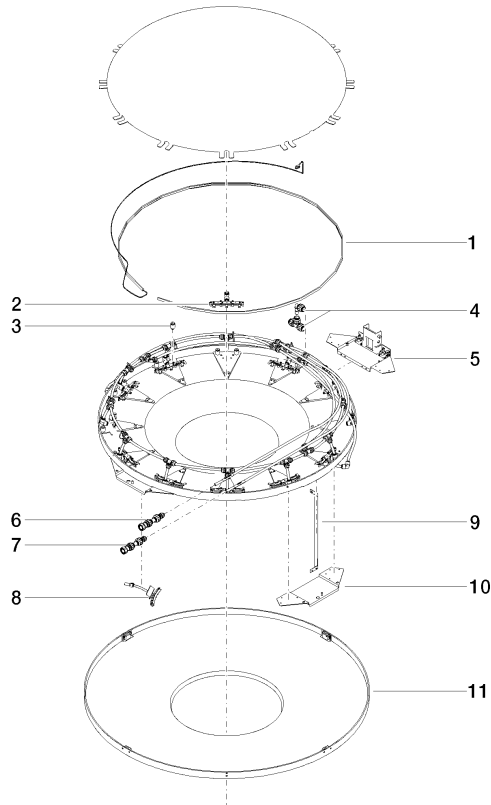

RAINMOON Rain panel With color light - Matte White

41 615 979

- Trim parts
- Rain panel with 2 different spray modes
- AQUACIRCLE RAIN: Circular rain curtain, flow rate max. 1.6 gpm (at 3 bar)
- TEMPEST RAIN: Natural rain, flow rate max. 1.3 gpm (at 3 bar)

Required article

**RAINMOON Installation rough
With color light -** 35 615 970-90
0010

- Rough parts
- Pre-assembly kit for three-way diverter included
- Ceiling installation housing 1356 x 1356 x 290 mm
- Opening diameter 49-1/4"
- Min. rough in depth "

RAINMOON Rain panel With color light - Matte White

41 615 979

Flow rate chart

RAINMOON Rain panel With color light - Matte White

41 615 979

Spare parts list

Number	Item Number	Designation	Number of units	Lead time
1	90 10 01 183 01 90	lamp	1	2
2	90 17 09 056 01 90	jet module	12	60
3	90 18 40 222 00 90	adaptor	24	2
4	90 24 04 321 00 90	threaded connector	1	2
5	90 17 20 211 00 90	joint	1	2
6	90 24 04 346 01 90	connection AQUACIRCLE	1	2
7	90 24 04 346 02 90	connection TEMPEST	1	2
8	90 17 09 057 01 90	jet module	12	2
9	90 17 20 217 00 90	holder	4	2
10	90 17 20 216 00 90	holder	3	2
11	90 11 02 325 00 90	cover	1	2