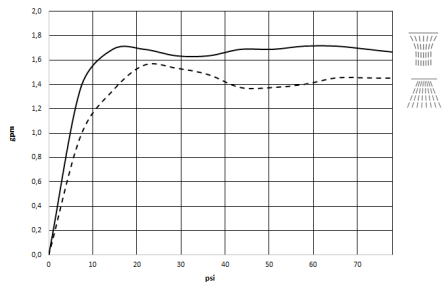

RAINMOON Rain panel With color light - Matte White

41 615 979

- Trim parts
- Rain panel with 2 different spray modes
- AQUACIRCLE RAIN: Circular rain curtain, flow rate max. 1.6 gpm (at 3 bar)
- TEMPEST RAIN: Natural rain, flow rate max. 1.3 gpm (at 3 bar)

Required article

**RAINMOON Installation rough
With color light -** 35 615 970-90
0010

- Rough parts
- Pre-assembly kit for three-way diverter included
- Ceiling installation housing 1356 x 1356 x 290 mm
- Opening diameter 49-1/4"
- Min. rough in depth "

RAINMOON Rain panel With color light - Matte White

41 615 979

Flow rate chart

RAINMOON Rain panel With color light - Matte White

41 615 979

Spare parts list

Number	Item Number	Designation	Number of units	Lead time
1	90 10 01 183 01 90	lamp	1	2
2	90 17 09 056 01 90	jet module	12	60
3	90 18 40 222 00 90	adaptor	24	2
4	90 24 04 321 00 90	threaded connector	1	2
5	90 17 20 211 00 90	joint	1	2
6	90 24 04 346 01 90	connection AQUACIRCLE	1	2
7	90 24 04 346 02 90	connection TEMPEST	1	2
8	90 17 09 057 01 90	jet module	12	2
9	90 17 20 217 00 90	holder	4	2
10	90 17 20 216 00 90	holder	3	2
11	90 11 02 325 00 90	cover	1	2