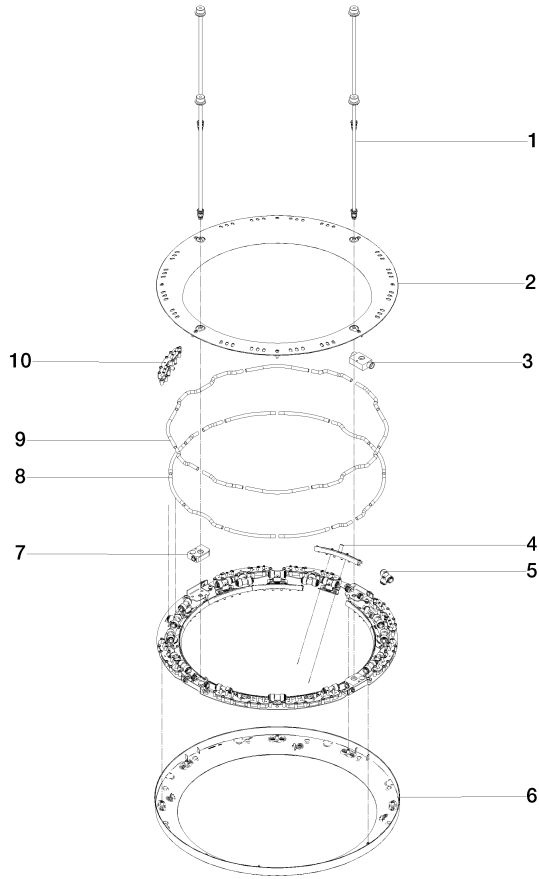

SERIES-VARIOUS AQUAHALO Rain panel - Chrome

41 750 979 Product version from 4/1/2024

- Trim parts
- Rain panel with 3 different spray types
- AQUACIRCLE RAIN: Circular rain curtain, flow rate max. 1.8 gpm (at 3 bar)
- TEMPEST RAIN: Natural rain, flow rate max. 1.8 gpm (at 3 bar)
- DIAMOND RAIN: Rain ring, flow rate max. 1.8 gpm (at 3 bar)
- Outer diameter: 23-7/8", diameter of opening: 18-1/4"
- Weight: 13 lbs

- 350mA (CC)
- Connecting cable 27-1/2"

Spot lighting

- LED color temperature: approx. 3000 K
- Lights protected against splashing
- Includes lights rated at energy efficiency class
- Technology: LED, not dimmable
- Light switch not included

SERIES-VARIOUS AQUAHALO Installation rough - Chrome 35 750 970-00 0010

- Rough parts
- Pre-assembly kit for three-way diverter included
- Ceiling installation housing 23-7/8" x 23-7/8" x 3-3/4"
- Weight: 22 lbs
- Min. rough in depth "

SERIES-VARIOUS AQUAHALO Rain panel - Chrome

41 750 979 Product version from 4/1/2024

Flow rate chart

SERIES-VARIOUS AQUAHALO Rain panel - Chrome

41 750 979 Product version from 4/1/2024

Spare parts list

Number	Item Number	Designation	Number of units	Lead time
1	90 28 22 605 01-00	distributor	4	10
2	90 12 05 087 00-00	casing	1	10
3	90 24 03 535 01 90	distributor	2	10
4	90 17 09 060 02 90	jet module AQUACIRCLE	12	2
5	90 24 04 384 00 90	adaptor	20	-
Spare part can no longer be ordered, please order the replacement item				
6	90 12 05 088 00-00	casing	1	10
7	90 24 03 535 00 90	distributor	2	2
8	90 30 03 118 00 90	hose	1	-
Spare part can no longer be ordered, please order the replacement item				
9	90 30 03 117 00 90	hose	1	-
Spare part can no longer be ordered, please order the replacement item				
10	90 17 09 061 01 90	jet module TEMPEST	8	2