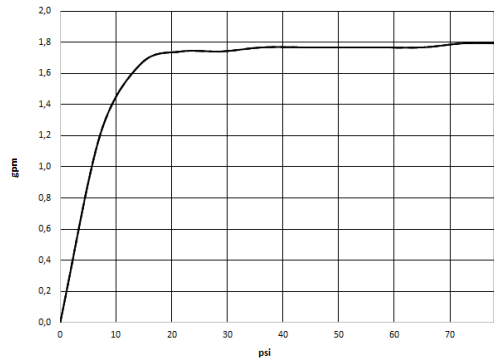

SERIES-VARIOUS AQUAHALO Installation rough - Chrome 35 750 970-00 0010

- Rough parts
- Pre-assembly kit for three-way diverter included
- Ceiling installation housing 23-7/8" x 23-7/8" x 3-3/4"
- Weight: 22 lbs
- Min. rough in depth "

SERIES-VARIOUS AQUAHALO Rain panel - Chrome

41 750 979 Product version from 4/1/2024

Flow rate chart

SERIES-VARIOUS AQUAHALO Rain panel - Chrome

41 750 979 Product version from 4/1/2024

Spare parts list

Number	Item Number	Designation	Number of units	Lead time
1	90 28 22 605 01-00	distributor	4	10
2	90 12 05 087 00-00	casing	1	10
3	90 24 03 535 01 90	distributor	2	10
4	90 17 09 060 02 90	jet module AQUACIRCLE	12	2
5	90 24 04 384 00 90	adaptor	20	-
Spare part can no longer be ordered, please order the replacement item				
6	90 12 05 088 00-00	casing	1	10
7	90 24 03 535 00 90	distributor	2	2
8	90 30 03 118 00 90	hose	1	-
Spare part can no longer be ordered, please order the replacement item				
9	90 30 03 117 00 90	hose	1	-
Spare part can no longer be ordered, please order the replacement item				
10	90 17 09 061 01 90	jet module TEMPEST	8	2