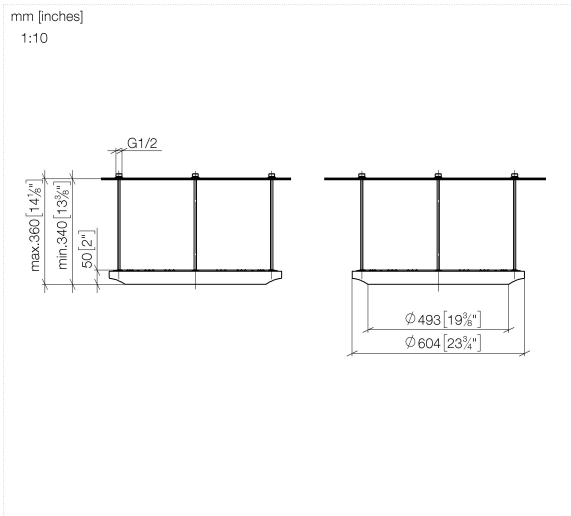

SERIES-VARIOUS AQUAHALO Rain panel - Chrome

41 750 979 Product version from 4/1/2024

- Trim parts
- Rain panel with 3 different spray types
- AQUACIRCLE RAIN: Circular rain curtain, flow rate max. 1.8 gpm (at 3 bar)
- TEMPEST RAIN: Natural rain, flow rate max. 1.8 gpm (at 3 bar)
- DIAMOND RAIN: Rain ring, flow rate max. 1.8 gpm (at 3 bar)
- Outer diameter: 23-7/8", diameter of opening: 18-1/4"
- Weight: 13 lbs

SERIES-VARIOUS AQUAHALO Installation rough - Chrome 35 750 970-00 0010

- Rough parts
- Pre-assembly kit for three-way diverter included
- Ceiling installation housing 23-7/8" x 23-7/8" x 3-3/4"
- Weight: 22 lbs
- Min. rough in depth "

SERIES-VARIOUS AQUAHALO Rain panel - Chrome

41 750 979 Product version from 4/1/2024

Flow rate chart

SERIES-VARIOUS AQUAHALO Rain panel - Chrome

41 750 979 Product version from 4/1/2024

Spare parts list

Number	Item Number	Designation	Number of units	Lead time
1	90 28 22 605 01-00	distributor	4	10
2	90 12 05 087 00-00	casing	1	10
3	90 24 03 535 01 90	distributor	2	10
4	90 17 09 060 02 90	jet module AQUACIRCLE	12	2
5	90 24 04 384 00 90	adaptor	20	-
Spare part can no longer be ordered, please order the replacement item				
6	90 12 05 088 00-00	casing	1	10
7	90 24 03 535 00 90	distributor	2	2
8	90 30 03 118 00 90	hose	1	-
Spare part can no longer be ordered, please order the replacement item				
9	90 30 03 117 00 90	hose	1	-
Spare part can no longer be ordered, please order the replacement item				
10	90 17 09 061 01 90	jet module TEMPEST	8	2