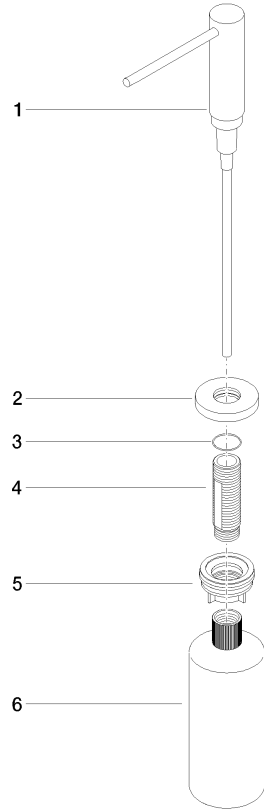

Soap dispenser with flange - Chrome

82 444 970 Product version from 10/1/2024

- 4-7/8" Projection
- 16.91 oz bottle capacity
- Refillable above countertop
- 360° swivel
- Height 4-7/8"
- Flange diameter 2-1/8"
- 1" hole diameter

Fits ELIO, ENO, MEM, META SQUARE, SYNC, TARA and TARA ULTRA

	Chrome	82 444 970-00
	Brushed Platinum	82 444 970-06
	Matte Black	82 444 970-33
	Brushed Bronze	82 444 970-42
	Brushed Dark Platinum	82 444 970-99

Soap dispenser with flange - Chrome

82 444 970 Product version from 10/1/2024

mm [inches]

Soap dispenser with flange - Chrome

82 444 970 Product version from 10/1/2024

Parts for other finishes can be found here: Brushed Platinum

Spare parts list

Number	Item Number	Designation	Number of units	Lead time
1	90 10 10 538 00-00	dispenser	1	30
2	90 27 97 506 00-00	rosette	1	10
3	09 14 10 151 90	seal	1	2
4	08 10 10 527 90	holder	1	2
5	05 23 10 001 00 90	fixing set	1	2
6	90 10 10 603 00 90	container	1	2