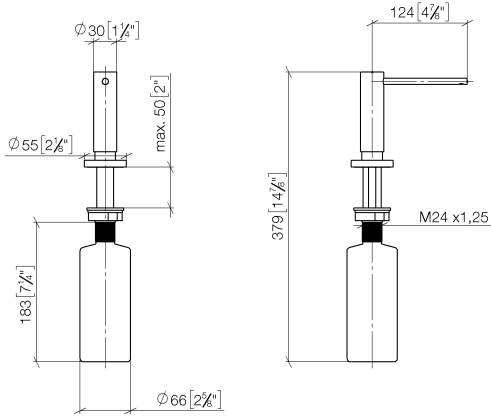

Soap dispenser with flange - Chrome

82 444 970 Product version from 10/1/2024

- 4-7/8" Projection
- 16.91 oz bottle capacity
- Refillable above countertop
- 360° swivel
- Height 4-7/8"
- Flange diameter 2-1/8"
- 1" hole diameter

Fits ELIO, ENO, MEM, META SQUARE, SYNC, TARA and TARA ULTRA

	Chrome	82 444 970-00
	Brushed Platinum	82 444 970-06
	Matte Black	82 444 970-33
	Brushed Bronze	82 444 970-42
	Brushed Dark Platinum	82 444 970-99

Soap dispenser with flange - Chrome

82 444 970 Product version from 10/1/2024

mm [inches]

Soap dispenser with flange - Chrome

82 444 970 Product version from 10/1/2024

Parts for other finishes can be found here: Brushed Platinum

Spare parts list

Number	Item Number	Designation	Number of units	Lead time
1	90 10 10 538 00-00	dispenser	1	30
2	90 27 97 506 00-00	rosette	1	10
3	09 14 10 151 90	seal	1	2
4	08 10 10 527 90	holder	1	2
5	05 23 10 001 00 90	fixing set	1	2
6	90 10 10 603 00 90	container	1	2