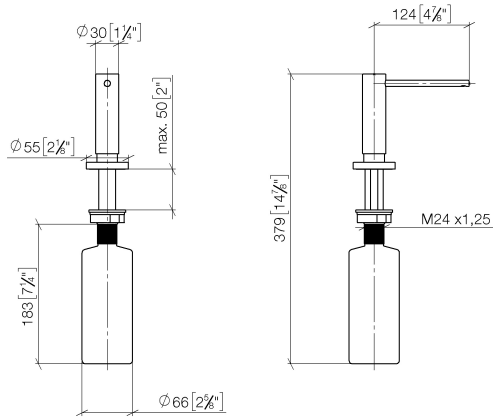

## Soap dispenser with flange - Brushed Bronze

---

82 444 970 Product version from 10/1/2024

- 4-7/8" Projection
- 16.91 oz bottle capacity
- Refillable above countertop
- 360° swivel
- Height 4-7/8"
- Flange diameter 2-1/8"
- 1" hole diameter

## Soap dispenser with flange - Brushed Bronze

82 444 970 Product version from 10/1/2024

mm [inches]

## Soap dispenser with flange - Brushed Bronze

82 444 970 Product version from 10/1/2024

Parts for other finishes can be found here: [Brushed Platinum](#)

### Spare parts list

Number	Item Number	Designation	Number of units	Lead time
1	90 10 10 538 00-42	dispenser	1	50
2	90 27 97 506 00-42	rosette	1	30
3	09 14 10 151 90	seal	1	2
4	08 10 10 527 90	holder	1	2
5	05 23 10 001 00 90	fixing set	1	2
6	90 10 10 603 00 90	container	1	2