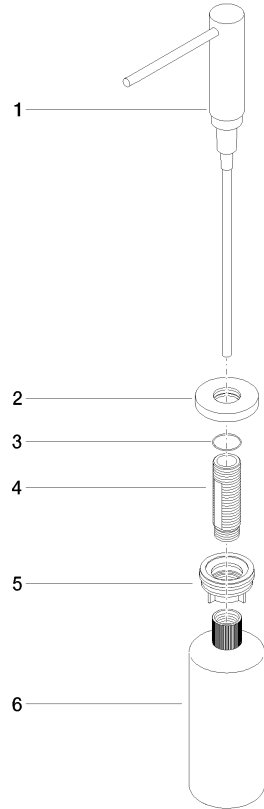

## Soap dispenser with flange - Brushed Bronze

---

82 444 970 Product version from 10/1/2024

- 4-7/8" Projection
- 16.91 oz bottle capacity
- Refillable above countertop
- 360° swivel
- Height 4-7/8"
- Flange diameter 2-1/8"
- 1" hole diameter

## Soap dispenser with flange - Brushed Bronze

82 444 970 Product version from 10/1/2024

mm [inches]

## Soap dispenser with flange - Brushed Bronze

82 444 970 Product version from 10/1/2024

Parts for other finishes can be found here: [Brushed Platinum](#)

### Spare parts list

Number	Item Number	Designation	Number of units	Lead time
1	90 10 10 538 00-42	dispenser	1	50
2	90 27 97 506 00-42	rosette	1	30
3	09 14 10 151 90	seal	1	2
4	08 10 10 527 90	holder	1	2
5	05 23 10 001 00 90	fixing set	1	2
6	90 10 10 603 00 90	container	1	2