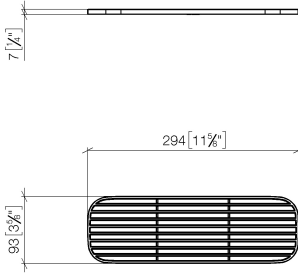

Screen insert - light gray

82 482 970

- Screen inserts of high-quality plastic
- Inserts made out of plastic

NOTE: The screen inserts must be ordered separately.

	light gray	82 482 970-52
	Matte Black	82 482 970-33
	cream white	82 482 970-51
	taupe	82 482 970-53

Screen insert - light gray

82 482 970

mm [inches]

Screen insert - light gray

82 482 970