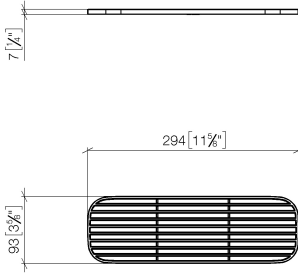

Screen insert - taupe

82 482 970

- Screen inserts of high-quality plastic
- Inserts made out of plastic

NOTE: The screen inserts must be ordered separately.

	taupe	82 482 970-53
	Matte Black	82 482 970-33
	cream white	82 482 970-51
	light gray	82 482 970-52

Screen insert - taupe

82 482 970

mm [inches]

Screen insert - taupe

82 482 970