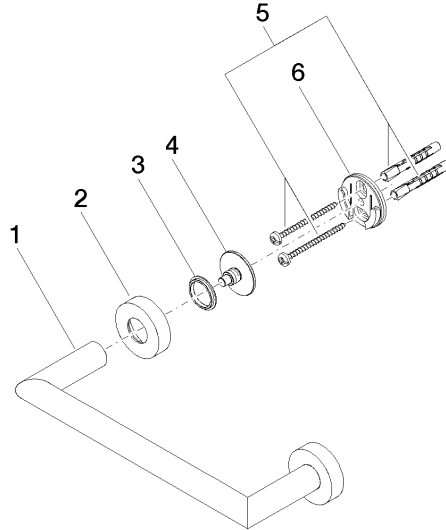

Towel bar - Chrome

83 020 979 Product version from 7/1/2023

- Center to center 7-7/8"
- Width 9-1/2"
- Height 1-5/8"
- Flange diameter 1-5/8"
- 3" Projection

	Chrome	83 020 979-00
	Brushed Platinum	83 020 979-06
	Dark Chrome	83 020 979-19
	Light gold	83 020 979-26
	Brushed Light Gold	83 020 979-27
	Matte Black	83 020 979-33
	Brushed Bronze	83 020 979-42
	Brushed Champagne (22kt Gold)	83 020 979-46
	Champagne (22kt Gold)	83 020 979-47
	Brushed Chrome	83 020 979-93
	Brushed Dark Platinum	83 020 979-99

Towel bar - Chrome

83 020 979 Product version from 7/1/2023

mm [inches]

Towel bar - Chrome

83 020 979 Product version from 7/1/2023

Parts for other finishes can be found here: [Brushed](#) [Platinum](#)

Spare parts list

Number	Item Number	Designation	Number of units	Lead time
1	05 28 22 545 00-00	holder	1	10
2	08 27 97 502-00	rosette	2	10
3	08 30 11 517 90	ring	2	2
4	08 17 97 560 90	holder	2	2
5	05 30 31 025 00 90	fixing set	2	2
6	08 17 97 501 07	holder	2	2