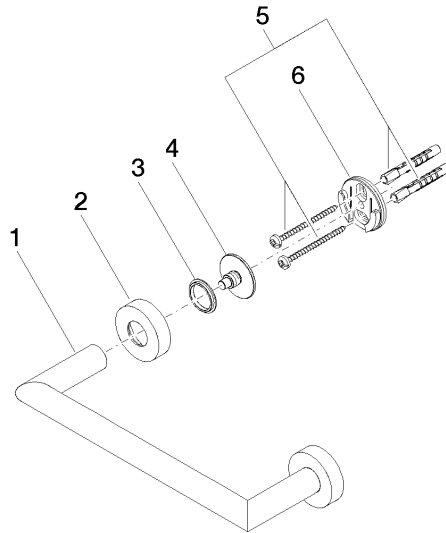

## Towel bar - Brushed Platinum

83 020 979 Product version from 7/1/2023

- Center to center 7-7/8"
- Width 9-1/2"
- Height 1-5/8"
- Flange diameter 1-5/8"
- 3" Projection

	Brushed Platinum	83 020 979-06
	Chrome	83 020 979-00
	Dark Chrome	83 020 979-19
	Light gold	83 020 979-26
	Brushed Light Gold	83 020 979-27
	Matte Black	83 020 979-33
	Brushed Bronze	83 020 979-42
	Brushed Champagne (22kt Gold)	83 020 979-46
	Champagne (22kt Gold)	83 020 979-47
	Brushed Chrome	83 020 979-93
	Brushed Dark Platinum	83 020 979-99

## Towel bar - Brushed Platinum

---

83 020 979 Product version from 7/1/2023

mm [inches]

## Towel bar - Brushed Platinum

83 020 979 Product version from 7/1/2023

Parts for other finishes can be found here: [Chrome](#)

### Spare parts list

Number	Item Number	Designation	Number of units	Lead time
1	05 28 22 545 00-06	holder	1	10
2	08 27 97 502-06	rosette	2	10
3	08 30 11 517 90	ring	2	2
4	08 17 97 560 90	holder	2	2
5	05 30 31 025 00 90	fixing set	2	2
6	08 17 97 501 07	holder	2	2