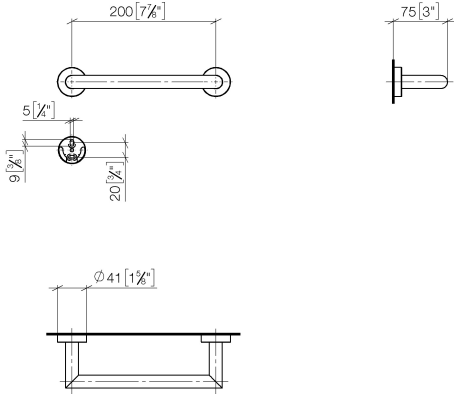

## Towel bar - Dark Chrome

83 020 979

- Center to center 7-7/8"
- Width 9-1/2"
- Height 1-5/8"
- Flange diameter 1-5/8"
- 3" Projection

	Dark Chrome	83 020 979-19
	Chrome	83 020 979-00
	Brushed Platinum	83 020 979-06
	Light gold	83 020 979-26
	Brushed Light Gold	83 020 979-27
	Matte Black	83 020 979-33
	Brushed Bronze	83 020 979-42
	Brushed Champagne (22kt Gold)	83 020 979-46
	Champagne (22kt Gold)	83 020 979-47
	Brushed Chrome	83 020 979-93
	Brushed Dark Platinum	83 020 979-99

## Towel bar - Dark Chrome

---

83 020 979

mm [inches]