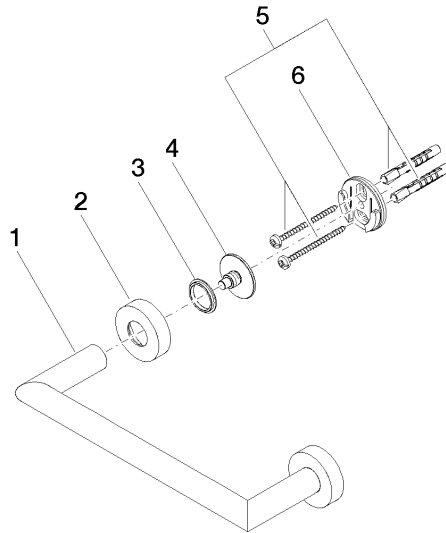

## Towel bar - Light gold

83 020 979 Product version from 7/1/2023

- Center to center 7-7/8"
- Width 9-1/2"
- Height 1-5/8"
- Flange diameter 1-5/8"
- 3" Projection

	Light gold	83 020 979-26
	Chrome	83 020 979-00
	Brushed Platinum	83 020 979-06
	Dark Chrome	83 020 979-19
	Brushed Light Gold	83 020 979-27
	Matte Black	83 020 979-33
	Brushed Bronze	83 020 979-42
	Brushed Champagne (22kt Gold)	83 020 979-46
	Champagne (22kt Gold)	83 020 979-47
	Brushed Chrome	83 020 979-93
	Brushed Dark Platinum	83 020 979-99

## Towel bar - Light gold

---

83 020 979 Product version from 7/1/2023

mm [inches]

## Towel bar - Light gold

83 020 979 Product version from 7/1/2023

Parts for other finishes can be found here: [Chrome](#)

### Spare parts list

Number	Item Number	Designation	Number of units	Lead time
1	05 28 22 545 00-26	holder	1	60
2	08 27 97 502-26	rosette	2	60
3	08 30 11 517 90	ring	2	2
4	08 17 97 560 90	holder	2	2
5	05 30 31 025 00 90	fixing set	2	2
6	08 17 97 501 07	holder	2	2