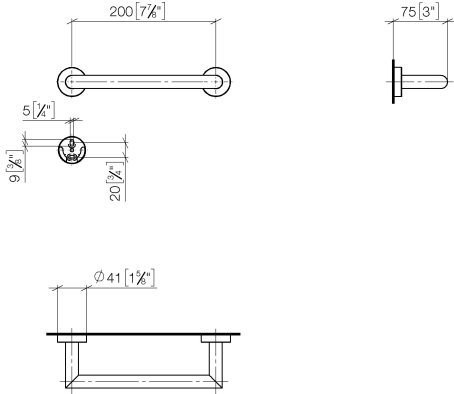

Towel bar - Brushed Light Gold

83 020 979 Product version from 7/1/2023

- Center to center 7-7/8"
- Width 9-1/2"
- Height 1-5/8"
- Flange diameter 1-5/8"
- 3" Projection

	Brushed Light Gold	83 020 979-27
	Chrome	83 020 979-00
	Brushed Platinum	83 020 979-06
	Dark Chrome	83 020 979-19
	Light gold	83 020 979-26
	Matte Black	83 020 979-33
	Brushed Bronze	83 020 979-42
	Brushed Champagne (22kt Gold)	83 020 979-46
	Champagne (22kt Gold)	83 020 979-47
	Brushed Chrome	83 020 979-93
	Brushed Dark Platinum	83 020 979-99

Towel bar - Brushed Light Gold

83 020 979 Product version from 7/1/2023

mm [inches]

Towel bar - Brushed Light Gold

83 020 979 Product version from 7/1/2023

Parts for other finishes can be found here: [Chrome](#)

Spare parts list

Number	Item Number	Designation	Number of units	Lead time
1	05 28 22 545 00-27	holder	1	60
2	08 27 97 502-27	rosette	2	60
3	08 30 11 517 90	ring	2	2
4	08 17 97 560 90	holder	2	2
5	05 30 31 025 00 90	fixing set	2	2
6	08 17 97 501 07	holder	2	2