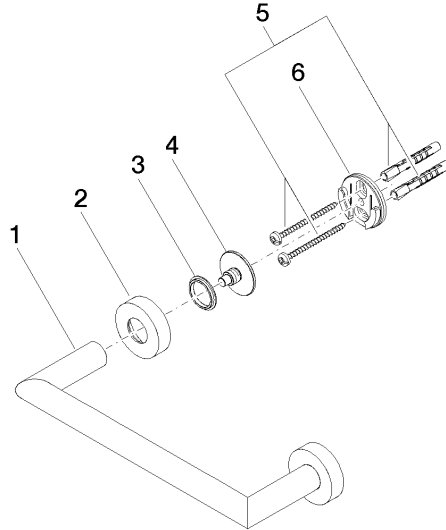

Towel bar - Brushed Light Gold

83 020 979 Product version from 7/1/2023

- Center to center 7-7/8"
- Width 9-1/2"
- Height 1-5/8"
- Flange diameter 1-5/8"
- 3" Projection

	Brushed Light Gold	83 020 979-27
	Chrome	83 020 979-00
	Brushed Platinum	83 020 979-06
	Dark Chrome	83 020 979-19
	Light gold	83 020 979-26
	Matte Black	83 020 979-33
	Brushed Bronze	83 020 979-42
	Brushed Champagne (22kt Gold)	83 020 979-46
	Champagne (22kt Gold)	83 020 979-47
	Brushed Chrome	83 020 979-93
	Brushed Dark Platinum	83 020 979-99

Towel bar - Brushed Light Gold

83 020 979 Product version from 7/1/2023

mm [inches]

Towel bar - Brushed Light Gold

83 020 979 Product version from 7/1/2023

Parts for other finishes can be found here: [Chrome](#)

Spare parts list

Number	Item Number	Designation	Number of units	Lead time
1	05 28 22 545 00-27	holder	1	60
2	08 27 97 502-27	rosette	2	60
3	08 30 11 517 90	ring	2	2
4	08 17 97 560 90	holder	2	2
5	05 30 31 025 00 90	fixing set	2	2
6	08 17 97 501 07	holder	2	2