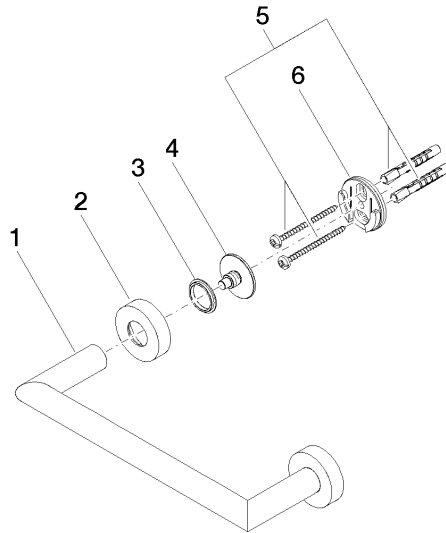

Towel bar - Brushed Bronze

83 020 979 Product version from 7/1/2023

- Center to center 7-7/8"
- Width 9-1/2"
- Height 1-5/8"
- Flange diameter 1-5/8"
- 3" Projection

	Brushed Bronze	83 020 979-42
	Chrome	83 020 979-00
	Brushed Platinum	83 020 979-06
	Dark Chrome	83 020 979-19
	Light gold	83 020 979-26
	Brushed Light Gold	83 020 979-27
	Matte Black	83 020 979-33
	Brushed Champagne (22kt Gold)	83 020 979-46
	Champagne (22kt Gold)	83 020 979-47
	Brushed Chrome	83 020 979-93
	Brushed Dark Platinum	83 020 979-99

Towel bar - Brushed Bronze

83 020 979 Product version from 7/1/2023

mm [inches]

Towel bar - Brushed Bronze

83 020 979 Product version from 7/1/2023

Parts for other finishes can be found here: [Chrome](#)

Spare parts list

Number	Item Number	Designation	Number of units	Lead time
1	05 28 22 545 00-42	holder	1	60
2	08 27 97 502-42	rosette	2	60
3	08 30 11 517 90	ring	2	2
4	08 17 97 560 90	holder	2	2
5	05 30 31 025 00 90	fixing set	2	2
6	08 17 97 501 07	holder	2	2