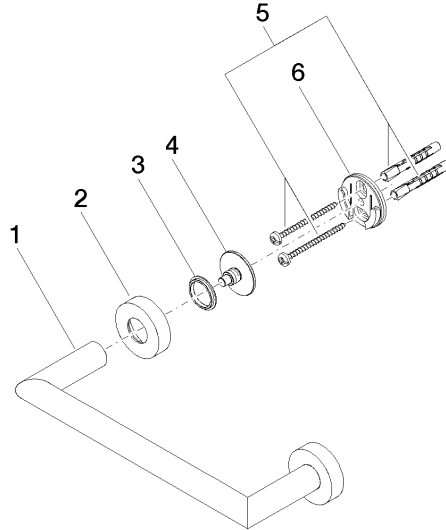

Towel bar - Brushed Champagne (22kt Gold)

83 020 979 Product version from 7/1/2023

- Center to center 7-7/8"
- Width 9-1/2"
- Height 1-5/8"
- Flange diameter 1-5/8"
- 3" Projection

	Brushed Champagne (22kt Gold)	83 020 979-46
	Chrome	83 020 979-00
	Brushed Platinum	83 020 979-06
	Dark Chrome	83 020 979-19
	Light gold	83 020 979-26
	Brushed Light Gold	83 020 979-27
	Matte Black	83 020 979-33
	Brushed Bronze	83 020 979-42
	Champagne (22kt Gold)	83 020 979-47
	Brushed Chrome	83 020 979-93
	Brushed Dark Platinum	83 020 979-99

Towel bar - Brushed Champagne (22kt Gold)

83 020 979 Product version from 7/1/2023

mm [inches]

Towel bar - Brushed Champagne (22kt Gold)

83 020 979 Product version from 7/1/2023

Parts for other finishes can be found here: [Chrome](#)

Spare parts list

Number	Item Number	Designation	Number of units	Lead time
1	05 28 22 545 00-46	holder	1	60
2	08 27 97 502-46	rosette	2	60
3	08 30 11 517 90	ring	2	2
4	08 17 97 560 90	holder	2	2
5	05 30 31 025 00 90	fixing set	2	2
6	08 17 97 501 07	holder	2	2