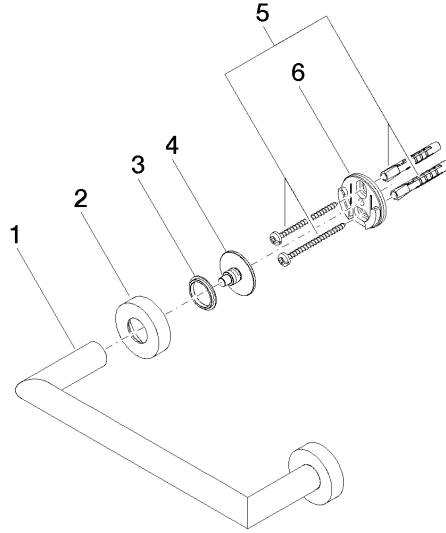

Towel bar - Champagne (22kt Gold)

83 020 979 Product version from 7/1/2023

- Center to center 7-7/8"
- Width 9-1/2"
- Height 1-5/8"
- Flange diameter 1-5/8"
- 3" Projection

	Champagne (22kt Gold)	83 020 979-47
	Chrome	83 020 979-00
	Brushed Platinum	83 020 979-06
	Dark Chrome	83 020 979-19
	Light gold	83 020 979-26
	Brushed Light Gold	83 020 979-27
	Matte Black	83 020 979-33
	Brushed Bronze	83 020 979-42
	Brushed Champagne (22kt Gold)	83 020 979-46
	Brushed Chrome	83 020 979-93
	Brushed Dark Platinum	83 020 979-99

Towel bar - Champagne (22kt Gold)

83 020 979 Product version from 7/1/2023

mm [inches]

Towel bar - Champagne (22kt Gold)

83 020 979 Product version from 7/1/2023

Parts for other finishes can be found here: [Chrome](#)

Spare parts list

Number	Item Number	Designation	Number of units	Lead time
1	05 28 22 545 00-47	holder	1	60
2	08 27 97 502-47	rosette	2	60
3	08 30 11 517 90	ring	2	2
4	08 17 97 560 90	holder	2	2
5	05 30 31 025 00 90	fixing set	2	2
6	08 17 97 501 07	holder	2	2