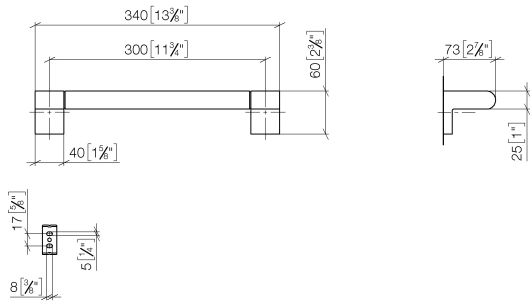

IMO Towel bar - Chrome

83 030 670 Product version from 4/1/2024

- Center to center 11-3/4"
- Width 13-3/8"
- Height 2-3/8"
- 2-7/8" Projection

	Chrome	83 030 670-00
	Brushed Platinum	83 030 670-06
	Dark Chrome	83 030 670-19
	Matte Black	83 030 670-33
	Brushed Chrome	83 030 670-93

IMO Towel bar - Chrome

83 030 670 Product version from 4/1/2024

mm [inches]

Codes & Standards

TÜV-Zeichen

Certificates

TÜV_B0358530023 TÜV_B0358530023

IMO Towel bar - Chrome

83 030 670 Product version from 4/1/2024

Parts for other finishes can be found here: [Brushed](#)
[Platinum](#)

Spare parts list

Number	Item Number	Designation	Number of units	Lead time
1	05 17 20 736 00 90	fixing set	2	2
2	09 31 11 049 90	pin	2	2
3	08 17 67 500-00	holder	1	10
4	04 31 11 113 00 90	pin	2	2
5	90 28 22 580 00-00	holder	1	10
6	08 17 67 501-00	holder	1	10