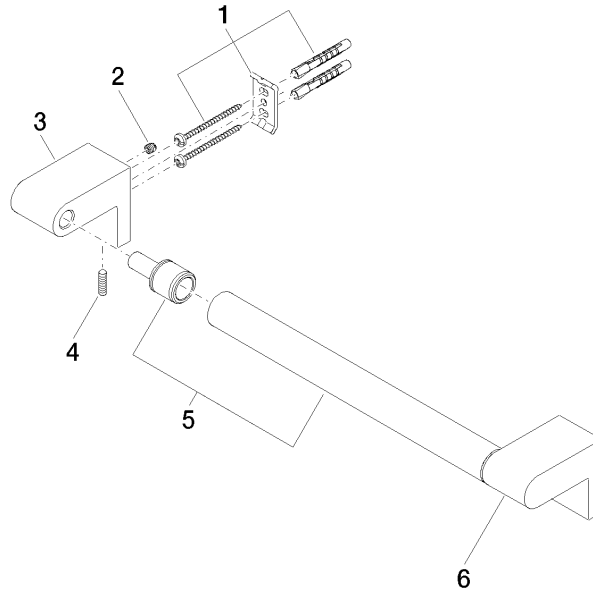

IMO Towel bar - Chrome

83 030 670 Product version from 4/1/2024

- Center to center 11-3/4"
- Width 13-3/8"
- Height 2-3/8"
- 2-7/8" Projection

	Chrome	83 030 670-00
	Brushed Platinum	83 030 670-06
	Dark Chrome	83 030 670-19
	Matte Black	83 030 670-33
	Brushed Chrome	83 030 670-93

IMO Towel bar - Chrome

83 030 670 Product version from 4/1/2024

mm [inches]

Codes & Standards

TÜV-Zeichen

Certificates

TÜV_B0358530023 TÜV_B0358530023

IMO Towel bar - Chrome

83 030 670 Product version from 4/1/2024

Parts for other finishes can be found here: [Brushed](#)
[Platinum](#)

Spare parts list

Number	Item Number	Designation	Number of units	Lead time
1	05 17 20 736 00 90	fixing set	2	2
2	09 31 11 049 90	pin	2	2
3	08 17 67 500-00	holder	1	10
4	04 31 11 113 00 90	pin	2	2
5	90 28 22 580 00-00	holder	1	10
6	08 17 67 501-00	holder	1	10