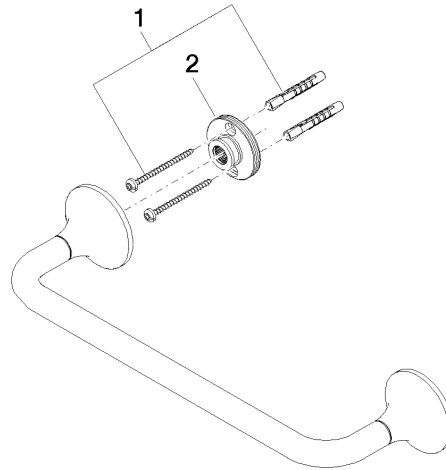

VAIA Towel bar - Brushed Platinum

83 030 809 Product version from 8/29/2019

- Center to center 11-3/4"
- Width 14-1/8"
- Height 2-3/8"
- Flange diameter 2-3/8"
- 3-7/8" Projection

	Brushed Platinum	83 030 809-06
	Chrome	83 030 809-00
	Platinum	83 030 809-08
	Dark Chrome	83 030 809-19
	Brushed Durabronze (23kt Gold)	83 030 809-28
	Brushed Bronze	83 030 809-42
	Brushed Champagne (22kt Gold)	83 030 809-46
	Champagne (22kt Gold)	83 030 809-47
	Brushed Dark Platinum	83 030 809-99

VAIA Towel bar - Brushed Platinum

83 030 809 Product version from 8/29/2019

mm [inches]

VAIA Towel bar - Brushed Platinum

83 030 809 Product version from 8/29/2019

Parts for other finishes can be found here: [Chrome](#)

Spare parts list

Number	Item Number	Designation	Number of units	Lead time
1	05 30 31 025 00 90	fixing set	1	2
2	90 17 20 759 00 90	disc	2	2