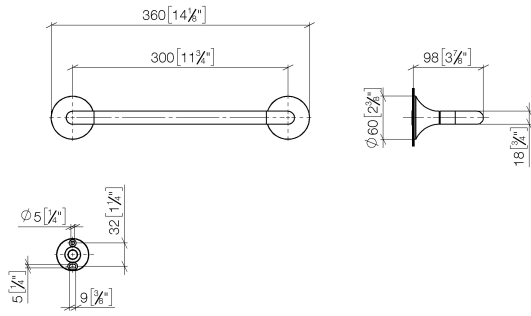

VAIA Towel bar - Brushed Platinum

83 030 809 Product version from 8/29/2019

- Center to center 11-3/4"
- Width 14-1/8"
- Height 2-3/8"
- Flange diameter 2-3/8"
- 3-7/8" Projection

	Brushed Platinum	83 030 809-06
	Chrome	83 030 809-00
	Platinum	83 030 809-08
	Dark Chrome	83 030 809-19
	Brushed Durabronze (23kt Gold)	83 030 809-28
	Brushed Bronze	83 030 809-42
	Brushed Champagne (22kt Gold)	83 030 809-46
	Champagne (22kt Gold)	83 030 809-47
	Brushed Dark Platinum	83 030 809-99

VAIA Towel bar - Brushed Platinum

83 030 809 Product version from 8/29/2019

mm [inches]

VAIA Towel bar - Brushed Platinum

83 030 809 Product version from 8/29/2019

Parts for other finishes can be found here: [Chrome](#)

Spare parts list

Number	Item Number	Designation	Number of units	Lead time
1	05 30 31 025 00 90	fixing set	1	2
2	90 17 20 759 00 90	disc	2	2