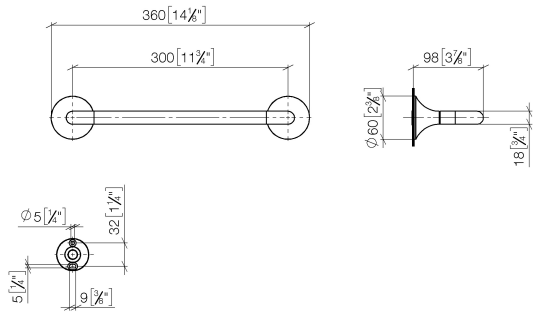

VAIA Towel bar - Brushed Dark Platinum

83 030 809 Product version from 8/29/2019

- Center to center 11-3/4"
- Width 14-1/8"
- Height 2-3/8"
- Flange diameter 2-3/8"
- 3-7/8" Projection

	Brushed Dark Platinum	83 030 809-99
	Chrome	83 030 809-00
	Brushed Platinum	83 030 809-06
	Platinum	83 030 809-08
	Dark Chrome	83 030 809-19
	Brushed Durabronze (23kt Gold)	83 030 809-28
	Brushed Bronze	83 030 809-42
	Brushed Champagne (22kt Gold)	83 030 809-46
	Champagne (22kt Gold)	83 030 809-47

VAIA Towel bar - Brushed Dark Platinum

83 030 809 Product version from 8/29/2019

mm [inches]

VAIA Towel bar - Brushed Dark Platinum

83 030 809 Product version from 8/29/2019

Parts for other finishes can be found here: [Chrome](#)

Spare parts list

Number	Item Number	Designation	Number of units	Lead time
1	05 30 31 025 00 90	fixing set	1	2
2	90 17 20 759 00 90	disc	2	2