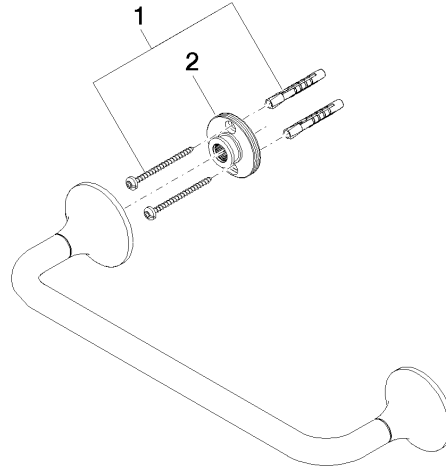

VAIA Towel bar - Brushed Dark Platinum

83 030 809 Product version from 8/29/2019

- Center to center 11-3/4"
- Width 14-1/8"
- Height 2-3/8"
- Flange diameter 2-3/8"
- 3-7/8" Projection

	Brushed Dark Platinum	83 030 809-99
	Chrome	83 030 809-00
	Brushed Platinum	83 030 809-06
	Platinum	83 030 809-08
	Dark Chrome	83 030 809-19
	Brushed Durabronze (23kt Gold)	83 030 809-28
	Brushed Bronze	83 030 809-42
	Brushed Champagne (22kt Gold)	83 030 809-46
	Champagne (22kt Gold)	83 030 809-47

VAIA Towel bar - Brushed Dark Platinum

83 030 809 Product version from 8/29/2019

mm [inches]

VAIA Towel bar - Brushed Dark Platinum

83 030 809 Product version from 8/29/2019

Parts for other finishes can be found here: [Chrome](#)

Spare parts list

Number	Item Number	Designation	Number of units	Lead time
1	05 30 31 025 00 90	fixing set	1	2
2	90 17 20 759 00 90	disc	2	2