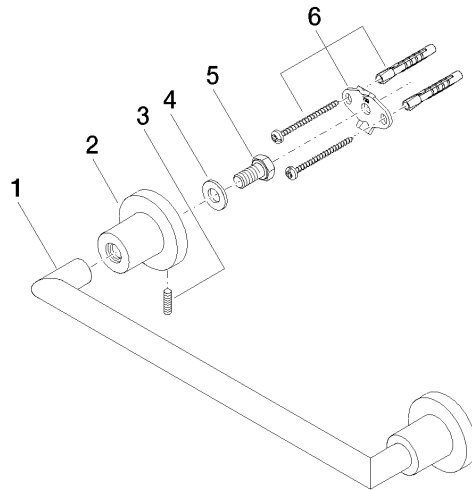

## TARA Towel bar - Brushed Platinum

83 030 892 Product version from 4/1/2024

- Center to center 11-3/4"
- Width 14"
- Height 2-1/8"
- Flange diameter 2-1/8"
- 3-1/8" Projection

	Brushed Platinum	83 030 892-06
	Chrome	83 030 892-00
	Platinum	83 030 892-08
	Dark Chrome	83 030 892-19
	Brushed Durabronze (23kt Gold)	83 030 892-28
	Matte Black	83 030 892-33
	Brushed Bronze	83 030 892-42
	Brushed Champagne (22kt Gold)	83 030 892-46
	Champagne (22kt Gold)	83 030 892-47
	Brushed Chrome	83 030 892-93
	Brushed Dark Platinum	83 030 892-99

## TARA Towel bar - Brushed Platinum

---

83 030 892 Product version from 4/1/2024

mm [inches]

## TARA Towel bar - Brushed Platinum

83 030 892 Product version from 4/1/2024

Parts for other finishes can be found here: [Chrome](#)

### Spare parts list

Number	Item Number	Designation	Number of units	Lead time
1	05 28 22 587 00-06	holder	1	10
2	08 17 89 505-06	holder	2	10
3	04 31 11 113 00 90	pin	2	2
4	09 30 11 046 90	disc	2	2
5	09 30 30 071 90	screw	2	2
6	05 17 20 739 00 90	fixing set	2	2