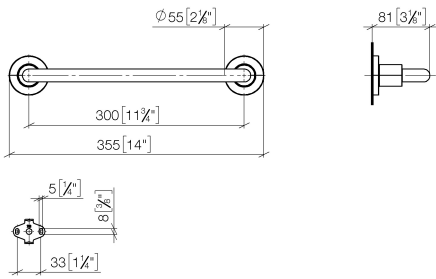

## TARA Towel bar - Brushed Platinum

83 030 892 Product version from 4/1/2024

- Center to center 11-3/4"
- Width 14"
- Height 2-1/8"
- Flange diameter 2-1/8"
- 3-1/8" Projection

	Brushed Platinum	83 030 892-06
	Chrome	83 030 892-00
	Platinum	83 030 892-08
	Dark Chrome	83 030 892-19
	Brushed Durabronze (23kt Gold)	83 030 892-28
	Matte Black	83 030 892-33
	Brushed Bronze	83 030 892-42
	Brushed Champagne (22kt Gold)	83 030 892-46
	Champagne (22kt Gold)	83 030 892-47
	Brushed Chrome	83 030 892-93
	Brushed Dark Platinum	83 030 892-99

## TARA Towel bar - Brushed Platinum

---

83 030 892 Product version from 4/1/2024

mm [inches]

### Spare parts list

Number	Item Number	Designation	Number of units	Lead time
1	05 28 22 587 00-06	holder	1	10
2	08 17 89 505-06	holder	2	10
3	04 31 11 113 00 90	pin	2	2
4	09 30 11 046 90	disc	2	2
5	09 30 30 071 90	screw	2	2
6	05 17 20 739 00 90	fixing set	2	2