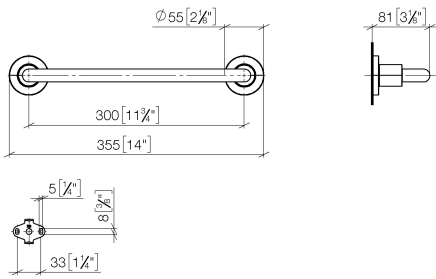

## TARA Towel bar - Platinum

83 030 892 Product version from 4/1/2024

- Center to center 11-3/4"
- Width 14"
- Height 2-1/8"
- Flange diameter 2-1/8"
- 3-1/8" Projection

	Platinum	83 030 892-08
	Chrome	83 030 892-00
	Brushed Platinum	83 030 892-06
	Dark Chrome	83 030 892-19
	Brushed Durabronze (23kt Gold)	83 030 892-28
	Matte Black	83 030 892-33
	Brushed Bronze	83 030 892-42
	Brushed Champagne (22kt Gold)	83 030 892-46
	Champagne (22kt Gold)	83 030 892-47
	Brushed Chrome	83 030 892-93
	Brushed Dark Platinum	83 030 892-99

## TARA Towel bar - Platinum

---

83 030 892 Product version from 4/1/2024

mm [inches]

### Spare parts list

Number	Item Number	Designation	Number of units	Lead time
1	05 28 22 587 00-08	holder	1	40
2	08 17 89 505-08	holder	2	40
3	04 31 11 113 00 90	pin	2	2
4	09 30 11 046 90	disc	2	2
5	09 30 30 071 90	screw	2	2
6	05 17 20 739 00 90	fixing set	2	2