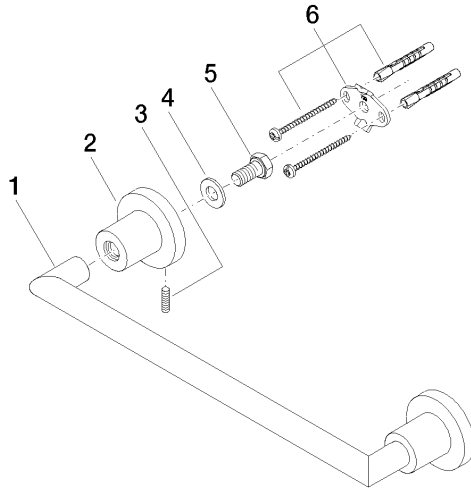

## TARA Towel bar - Platinum

83 030 892 Product version from 4/1/2024

- Center to center 11-3/4"
- Width 14"
- Height 2-1/8"
- Flange diameter 2-1/8"
- 3-1/8" Projection

	Platinum	83 030 892-08
	Chrome	83 030 892-00
	Brushed Platinum	83 030 892-06
	Dark Chrome	83 030 892-19
	Brushed Durabronze (23kt Gold)	83 030 892-28
	Matte Black	83 030 892-33
	Brushed Bronze	83 030 892-42
	Brushed Champagne (22kt Gold)	83 030 892-46
	Champagne (22kt Gold)	83 030 892-47
	Brushed Chrome	83 030 892-93
	Brushed Dark Platinum	83 030 892-99

## TARA Towel bar - Platinum

83 030 892 Product version from 4/1/2024

Parts for other finishes can be found here: [Chrome](#)

### Spare parts list

Number	Item Number	Designation	Number of units	Lead time
1	05 28 22 587 00-08	holder	1	40
2	08 17 89 505-08	holder	2	40
3	04 31 11 113 00 90	pin	2	2
4	09 30 11 046 90	disc	2	2
5	09 30 30 071 90	screw	2	2
6	05 17 20 739 00 90	fixing set	2	2