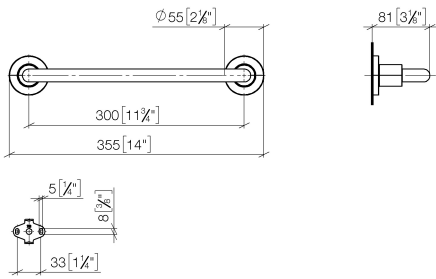

TARA Towel bar - Brushed Champagne (22kt Gold)

83 030 892 Product version from 4/1/2024

- Center to center 11-3/4"
- Width 14"
- Height 2-1/8"
- Flange diameter 2-1/8"
- 3-1/8" Projection

	Brushed Champagne (22kt Gold)	83 030 892-46
	Chrome	83 030 892-00
	Brushed Platinum	83 030 892-06
	Platinum	83 030 892-08
	Dark Chrome	83 030 892-19
	Brushed Durabronze (23kt Gold)	83 030 892-28
	Matte Black	83 030 892-33
	Brushed Bronze	83 030 892-42
	Champagne (22kt Gold)	83 030 892-47
	Brushed Chrome	83 030 892-93
	Brushed Dark Platinum	83 030 892-99

TARA Towel bar - Brushed Champagne (22kt Gold)

83 030 892 Product version from 4/1/2024

mm [inches]

TARA Towel bar - Brushed Champagne (22kt Gold)

83 030 892 Product version from 4/1/2024

Parts for other finishes can be found here: [Chrome](#)

Spare parts list

Number	Item Number	Designation	Number of units	Lead time
1	05 28 22 587 00-46	holder	1	30
2	08 17 89 505-46	holder	2	30
3	04 31 11 113 00 90	pin	2	2
4	09 30 11 046 90	disc	2	2
5	09 30 30 071 90	screw	2	2
6	05 17 20 739 00 90	fixing set	2	2