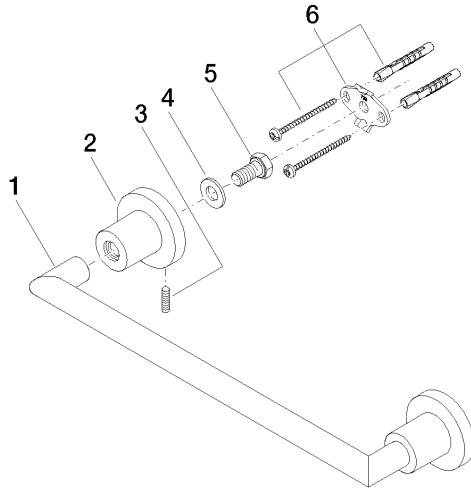

TARA Towel bar - Brushed Champagne (22kt Gold)

83 030 892 Product version from 4/1/2024

- Center to center 11-3/4"
- Width 14"
- Height 2-1/8"
- Flange diameter 2-1/8"
- 3-1/8" Projection

	Brushed Champagne (22kt Gold)	83 030 892-46
	Chrome	83 030 892-00
	Brushed Platinum	83 030 892-06
	Platinum	83 030 892-08
	Dark Chrome	83 030 892-19
	Brushed Durabronze (23kt Gold)	83 030 892-28
	Matte Black	83 030 892-33
	Brushed Bronze	83 030 892-42
	Champagne (22kt Gold)	83 030 892-47
	Brushed Chrome	83 030 892-93
	Brushed Dark Platinum	83 030 892-99

TARA Towel bar - Brushed Champagne (22kt Gold)

83 030 892 Product version from 4/1/2024

mm [inches]

TARA Towel bar - Brushed Champagne (22kt Gold)

83 030 892 Product version from 4/1/2024

Parts for other finishes can be found here: [Chrome](#)

Spare parts list

Number	Item Number	Designation	Number of units	Lead time
1	05 28 22 587 00-46	holder	1	30
2	08 17 89 505-46	holder	2	30
3	04 31 11 113 00 90	pin	2	2
4	09 30 11 046 90	disc	2	2
5	09 30 30 071 90	screw	2	2
6	05 17 20 739 00 90	fixing set	2	2