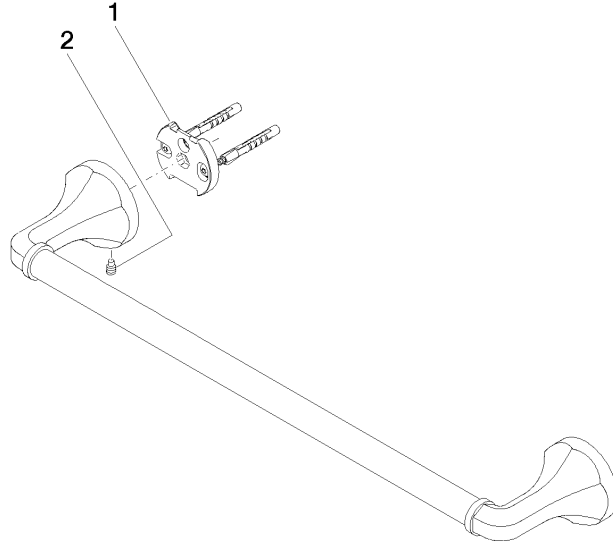

MADISON Towel bar - Chrome

83 045 361 Product version from 7/3/2016

- Center to center 17-3/4"
- Width 20-1/8"
- Height 2-3/8"
- Flange diameter 2-3/8"
- 3-1/2" Projection

NOTE: Standard glass mounting is for 3/8" glass only.

Recommended article

MADISON Mounting bracket for two-sided glass attachment - 12 358 970 90

- For use with two towel bars, back to back. (Requires two brackets)

MADISON Towel bar - Chrome

83 045 361 Product version from 7/3/2016

mm [inches]

MADISON Towel bar - Chrome

83 045 361 Product version from 7/3/2016

Spare parts list

Number	Item Number	Designation	Number of units	Lead time
1	05 17 97 507 00 90	fixing set	2	2
2	04 31 11 140 00 90	pin	2	2