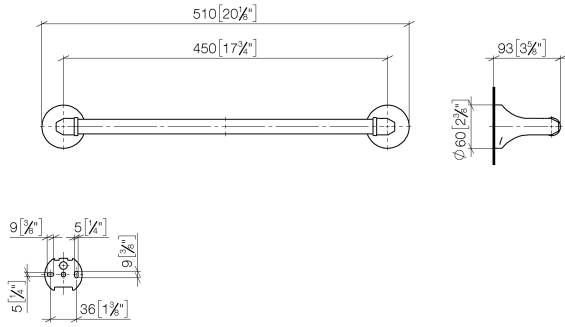

MADISON Towel bar - Chrome

83 045 361 Product version from 7/3/2016

- Center to center 17-3/4"
- Width 20-1/8"
- Height 2-3/8"
- Flange diameter 2-3/8"
- 3-1/2" Projection

NOTE: Standard glass mounting is for 3/8" glass only.

Recommended article

MADISON Mounting bracket for two-sided glass attachment - 12 358 970 90

- For use with two towel bars, back to back. (Requires two brackets)

MADISON Towel bar - Chrome

83 045 361 Product version from 7/3/2016

mm [inches]

MADISON Towel bar - Chrome

83 045 361 Product version from 7/3/2016

Spare parts list

Number	Item Number	Designation	Number of units	Lead time
1	05 17 97 507 00 90	fixing set	2	2
2	04 31 11 140 00 90	pin	2	2