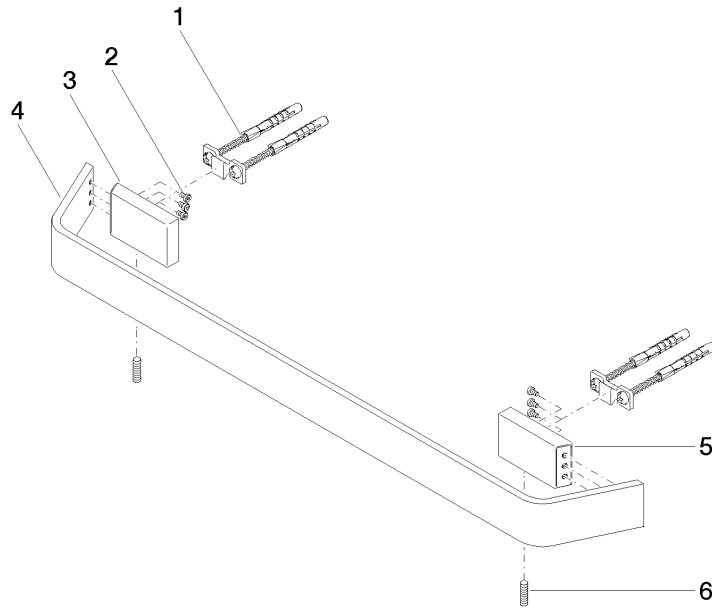

CL.1 Towel bar - Brushed Platinum

83 045 705 Product version from 3/9/2015

- Center to center 17-5/8"
- Width 20-5/8"
- Height 1-3/8"
- 2-3/4" Projection

	Brushed Platinum	83 045 705-06
	Chrome	83 045 705-00
	Dark Chrome	83 045 705-19
	Brushed Champagne (22kt Gold)	83 045 705-46
	Champagne (22kt Gold)	83 045 705-47
	Brushed Dark Platinum	83 045 705-99

CL.1 Towel bar - Brushed Platinum

83 045 705 Product version from 3/9/2015

mm [inches]

CL.1 Towel bar - Brushed Platinum

83 045 705 Product version from 3/9/2015

Parts for other finishes can be found here: [Chrome](#)

Spare parts list

Number	Item Number	Designation	Number of units	Lead time
1	05 17 20 758 00 90	fixing set	2	2
2	09 30 30 191 90	screw	6	2
3	08 17 70 500-06	holder	1	10
4	08 17 70 551-06	bar	1	10
5	08 17 70 501-06	holder	1	10
6	04 31 11 113 00 90	pin	2	2