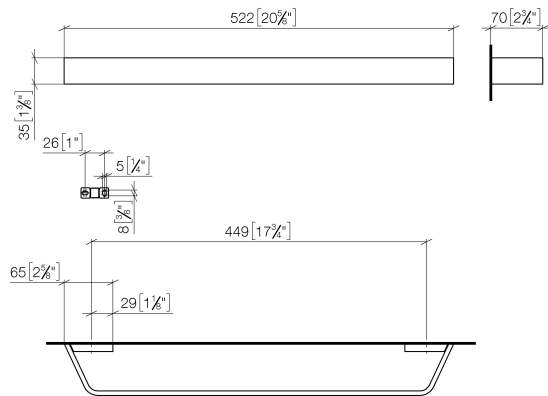

CL.1 Towel bar - Brushed Platinum

83 045 705 Product version from 3/9/2015

- Center to center 17-5/8"
- Width 20-5/8"
- Height 1-3/8"
- 2-3/4" Projection

	Brushed Platinum	83 045 705-06
	Chrome	83 045 705-00
	Dark Chrome	83 045 705-19
	Brushed Champagne (22kt Gold)	83 045 705-46
	Champagne (22kt Gold)	83 045 705-47
	Brushed Dark Platinum	83 045 705-99

CL.1 Towel bar - Brushed Platinum

83 045 705 Product version from 3/9/2015

mm [inches]

CL.1 Towel bar - Brushed Platinum

83 045 705 Product version from 3/9/2015

Parts for other finishes can be found here: [Chrome](#)

Spare parts list

Number	Item Number	Designation	Number of units	Lead time
1	05 17 20 758 00 90	fixing set	2	2
2	09 30 30 191 90	screw	6	2
3	08 17 70 500-06	holder	1	10
4	08 17 70 551-06	bar	1	10
5	08 17 70 501-06	holder	1	10
6	04 31 11 113 00 90	pin	2	2