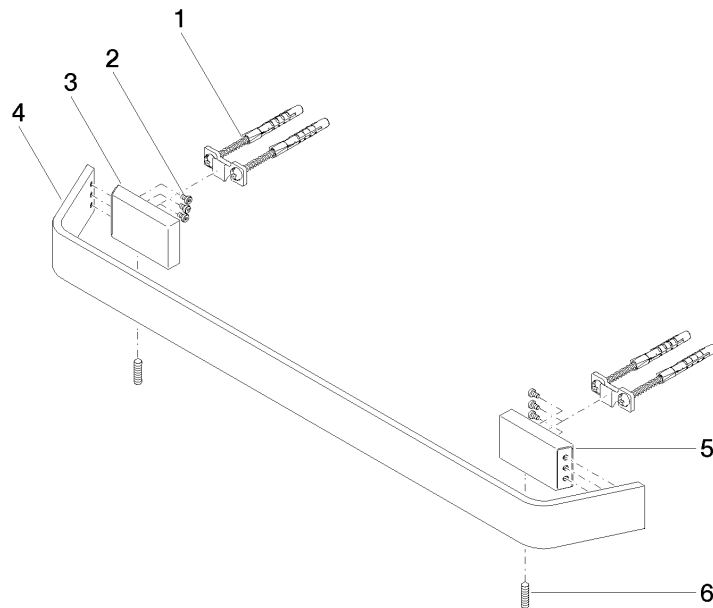

## CL.1 Towel bar - Brushed Dark Platinum

83 045 705 Product version from 3/9/2015

- Center to center 17-5/8"
- Width 20-5/8"
- Height 1-3/8"
- 2-3/4" Projection

	Brushed Dark Platinum	83 045 705-99
	Chrome	83 045 705-00
	Brushed Platinum	83 045 705-06
	Dark Chrome	83 045 705-19
	Brushed Champagne (22kt Gold)	83 045 705-46
	Champagne (22kt Gold)	83 045 705-47

## CL.1 Towel bar - Brushed Dark Platinum

83 045 705 Product version from 3/9/2015

mm [inches]

## CL.1 Towel bar - Brushed Dark Platinum

83 045 705 Product version from 3/9/2015

Parts for other finishes can be found here: [Chrome](#)

### Spare parts list

Number	Item Number	Designation	Number of units	Lead time
1	05 17 20 758 00 90	fixing set	2	2
2	09 30 30 191 90	screw	6	2
3	08 17 70 500-99	holder	1	20
4	08 17 70 551-99	bar	1	20
5	08 17 70 501-99	holder	1	20
6	04 31 11 113 00 90	pin	2	2