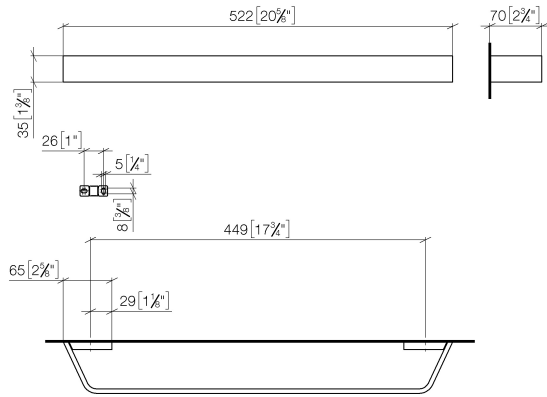

## CL.1 Towel bar - Brushed Dark Platinum

83 045 705 Product version from 3/9/2015

- Center to center 17-5/8"
- Width 20-5/8"
- Height 1-3/8"
- 2-3/4" Projection

	Brushed Dark Platinum	83 045 705-99
	Chrome	83 045 705-00
	Brushed Platinum	83 045 705-06
	Dark Chrome	83 045 705-19
	Brushed Champagne (22kt Gold)	83 045 705-46
	Champagne (22kt Gold)	83 045 705-47

## CL.1 Towel bar - Brushed Dark Platinum

83 045 705 Product version from 3/9/2015

mm [inches]

## CL.1 Towel bar - Brushed Dark Platinum

83 045 705 Product version from 3/9/2015

Parts for other finishes can be found here: [Chrome](#)

### Spare parts list

Number	Item Number	Designation	Number of units	Lead time
1	05 17 20 758 00 90	fixing set	2	2
2	09 30 30 191 90	screw	6	2
3	08 17 70 500-99	holder	1	20
4	08 17 70 551-99	bar	1	20
5	08 17 70 501-99	holder	1	20
6	04 31 11 113 00 90	pin	2	2