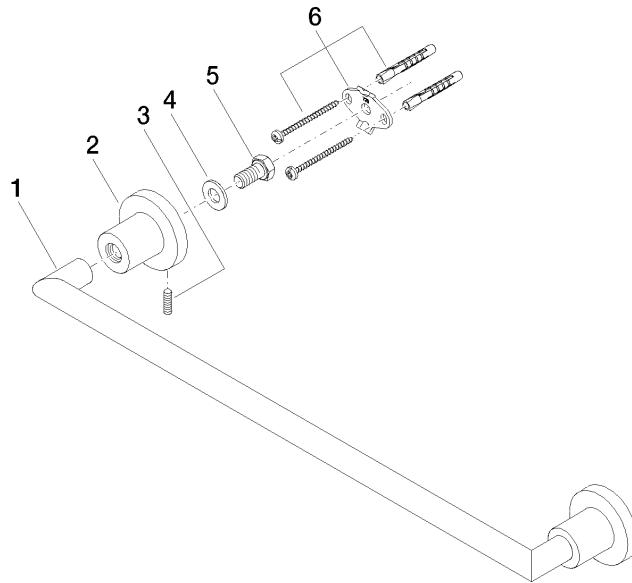

TARA Towel bar - Brushed Platinum

83 045 892 Product version from 4/1/2024

- Center to center 17-3/4"
- Width 19-7/8"
- Height 2-1/8"
- Flange diameter 2-1/8"
- 3-1/4" Projection

Fits TARA

	Brushed Platinum	83 045 892-06
	Chrome	83 045 892-00
	Platinum	83 045 892-08
	Dark Chrome	83 045 892-19
	Brushed Durabrass (23kt Gold)	83 045 892-28
	Matte Black	83 045 892-33
	Brushed Bronze	83 045 892-42
	Brushed Champagne (22kt Gold)	83 045 892-46
	Champagne (22kt Gold)	83 045 892-47
	Brushed Chrome	83 045 892-93
	Brushed Dark Platinum	83 045 892-99

TARA Towel bar - Brushed Platinum

83 045 892 Product version from 4/1/2024

mm [inches]

TARA Towel bar - Brushed Platinum

83 045 892 Product version from 4/1/2024

Parts for other finishes can be found here: [Chrome](#)

Spare parts list

Number	Item Number	Designation	Number of units	Lead time
1	05 28 22 588 00-06	holder	1	10
2	08 17 89 505-06	holder	2	10
3	04 31 11 113 00 90	pin	2	2
4	09 30 11 046 90	disc	2	2
5	09 30 30 071 90	screw	2	2
6	05 17 20 739 00 90	fixing set	2	2