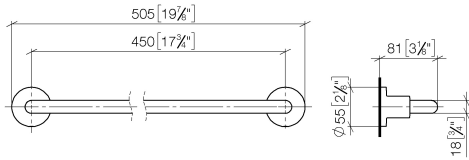

TARA Towel bar - Brushed Platinum

83 045 892 Product version from 4/1/2024

- Center to center 17-3/4"
- Width 19-7/8"
- Height 2-1/8"
- Flange diameter 2-1/8"
- 3-1/4" Projection

Fits TARA

	Brushed Platinum	83 045 892-06
	Chrome	83 045 892-00
	Platinum	83 045 892-08
	Dark Chrome	83 045 892-19
	Brushed Durabrass (23kt Gold)	83 045 892-28
	Matte Black	83 045 892-33
	Brushed Bronze	83 045 892-42
	Brushed Champagne (22kt Gold)	83 045 892-46
	Champagne (22kt Gold)	83 045 892-47
	Brushed Chrome	83 045 892-93
	Brushed Dark Platinum	83 045 892-99

TARA Towel bar - Brushed Platinum

83 045 892 Product version from 4/1/2024

mm [inches]

TARA Towel bar - Brushed Platinum

83 045 892 Product version from 4/1/2024

Parts for other finishes can be found here: [Chrome](#)

Spare parts list

Number	Item Number	Designation	Number of units	Lead time
1	05 28 22 588 00-06	holder	1	10
2	08 17 89 505-06	holder	2	10
3	04 31 11 113 00 90	pin	2	2
4	09 30 11 046 90	disc	2	2
5	09 30 30 071 90	screw	2	2
6	05 17 20 739 00 90	fixing set	2	2