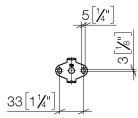

TARA Towel bar - Brushed Platinum

83 045 892 Product version from 4/1/2024

- Center to center 17-3/4"
- Width 19-7/8"
- Height 2-1/8"
- Flange diameter 2-1/8"
- 3-1/4" Projection

Fits TARA

	Brushed Platinum	83 045 892-06
	Chrome	83 045 892-00
	Platinum	83 045 892-08
	Dark Chrome	83 045 892-19
	Brushed Durabrass (23kt Gold)	83 045 892-28
	Matte Black	83 045 892-33
	Brushed Bronze	83 045 892-42
	Brushed Champagne (22kt Gold)	83 045 892-46
	Champagne (22kt Gold)	83 045 892-47
	Brushed Chrome	83 045 892-93
	Brushed Dark Platinum	83 045 892-99

TARA Towel bar - Brushed Platinum

83 045 892 Product version from 4/1/2024

mm [inches]

TARA Towel bar - Brushed Platinum

83 045 892 Product version from 4/1/2024

Parts for other finishes can be found here: [Chrome](#)

Spare parts list

Number	Item Number	Designation	Number of units	Lead time
1	05 28 22 588 00-06	holder	1	10
2	08 17 89 505-06	holder	2	10
3	04 31 11 113 00 90	pin	2	2
4	09 30 11 046 90	disc	2	2
5	09 30 30 071 90	screw	2	2
6	05 17 20 739 00 90	fixing set	2	2