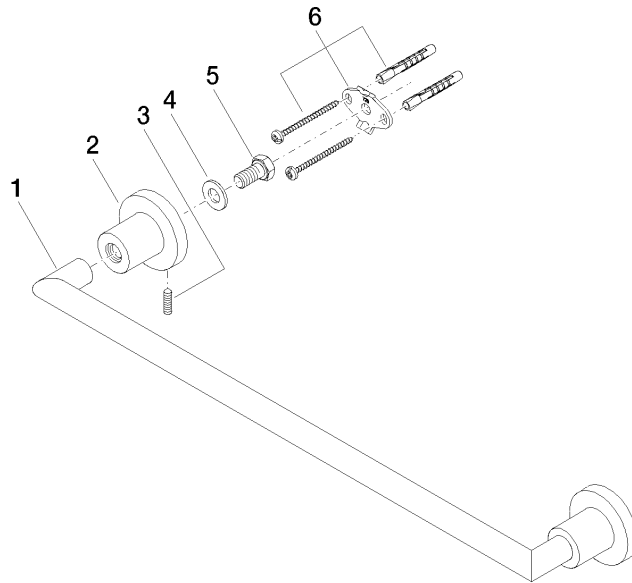

TARA Towel bar - Platinum

83 045 892 Product version from 4/1/2024

- Center to center 17-3/4"
- Width 19-7/8"
- Height 2-1/8"
- Flange diameter 2-1/8"
- 3-1/4" Projection

Fits TARA

	Platinum	83 045 892-08
	Chrome	83 045 892-00
	Brushed Platinum	83 045 892-06
	Dark Chrome	83 045 892-19
	Brushed Durabronze (23kt Gold)	83 045 892-28
	Matte Black	83 045 892-33
	Brushed Bronze	83 045 892-42
	Brushed Champagne (22kt Gold)	83 045 892-46
	Champagne (22kt Gold)	83 045 892-47
	Brushed Chrome	83 045 892-93
	Brushed Dark Platinum	83 045 892-99

TARA Towel bar - Platinum

83 045 892 Product version from 4/1/2024

mm [inches]

TARA Towel bar - Platinum

83 045 892 Product version from 4/1/2024

Parts for other finishes can be found here: [Chrome](#)

Spare parts list

Number	Item Number	Designation	Number of units	Lead time
1	05 28 22 588 00-08	holder	1	40
2	08 17 89 505-08	holder	2	40
3	04 31 11 113 00 90	pin	2	2
4	09 30 11 046 90	disc	2	2
5	09 30 30 071 90	screw	2	2
6	05 17 20 739 00 90	fixing set	2	2