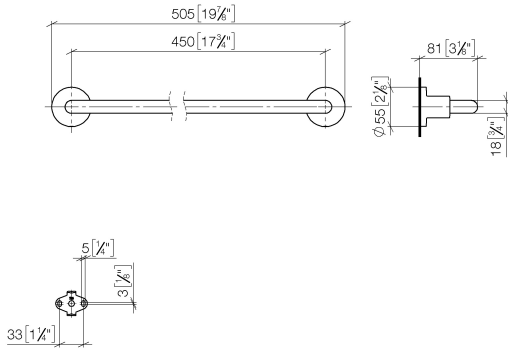

TARA Towel bar - Platinum

83 045 892 Product version from 4/1/2024

- Center to center 17-3/4"
- Width 19-7/8"
- Height 2-1/8"
- Flange diameter 2-1/8"
- 3-1/4" Projection

Fits TARA

	Platinum	83 045 892-08
	Chrome	83 045 892-00
	Brushed Platinum	83 045 892-06
	Dark Chrome	83 045 892-19
	Brushed Durabronze (23kt Gold)	83 045 892-28
	Matte Black	83 045 892-33
	Brushed Bronze	83 045 892-42
	Brushed Champagne (22kt Gold)	83 045 892-46
	Champagne (22kt Gold)	83 045 892-47
	Brushed Chrome	83 045 892-93
	Brushed Dark Platinum	83 045 892-99

TARA Towel bar - Platinum

83 045 892 Product version from 4/1/2024

mm [inches]

TARA Towel bar - Platinum

83 045 892 Product version from 4/1/2024

Parts for other finishes can be found here: [Chrome](#)

Spare parts list

Number	Item Number	Designation	Number of units	Lead time
1	05 28 22 588 00-08	holder	1	40
2	08 17 89 505-08	holder	2	40
3	04 31 11 113 00 90	pin	2	2
4	09 30 11 046 90	disc	2	2
5	09 30 30 071 90	screw	2	2
6	05 17 20 739 00 90	fixing set	2	2