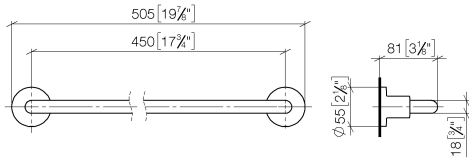

TARA Towel bar - Brushed Dark Platinum

83 045 892 Product version from 4/1/2024

- Center to center 17-3/4"
- Width 19-7/8"
- Height 2-1/8"
- Flange diameter 2-1/8"
- 3-1/4" Projection

Fits TARA

	Brushed Dark Platinum	83 045 892-99
	Chrome	83 045 892-00
	Brushed Platinum	83 045 892-06
	Platinum	83 045 892-08
	Dark Chrome	83 045 892-19
	Brushed Durabronze (23kt Gold)	83 045 892-28
	Matte Black	83 045 892-33
	Brushed Bronze	83 045 892-42
	Brushed Champagne (22kt Gold)	83 045 892-46
	Champagne (22kt Gold)	83 045 892-47
	Brushed Chrome	83 045 892-93

TARA Towel bar - Brushed Dark Platinum

83 045 892 Product version from 4/1/2024

mm [inches]

TARA Towel bar - Brushed Dark Platinum

83 045 892 Product version from 4/1/2024

Parts for other finishes can be found here: [Chrome](#)

Spare parts list

Number	Item Number	Designation	Number of units	Lead time
1	05 28 22 588 00-99	holder	1	20
2	08 17 89 505-99	holder	2	20
3	04 31 11 113 00 90	pin	2	2
4	09 30 11 046 90	disc	2	2
5	09 30 30 071 90	screw	2	2
6	05 17 20 739 00 90	fixing set	2	2