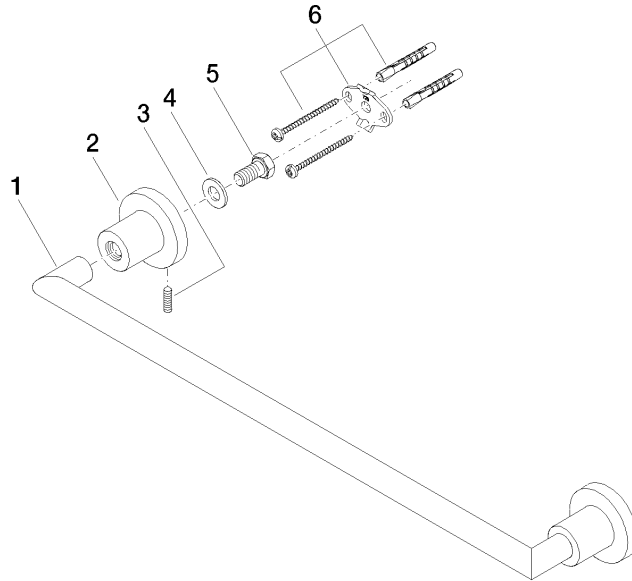

TARA Towel bar - Brushed Dark Platinum

83 045 892 Product version from 4/1/2024

- Center to center 17-3/4"
- Width 19-7/8"
- Height 2-1/8"
- Flange diameter 2-1/8"
- 3-1/4" Projection

Fits TARA

	Brushed Dark Platinum	83 045 892-99
	Chrome	83 045 892-00
	Brushed Platinum	83 045 892-06
	Platinum	83 045 892-08
	Dark Chrome	83 045 892-19
	Brushed Durabronze (23kt Gold)	83 045 892-28
	Matte Black	83 045 892-33
	Brushed Bronze	83 045 892-42
	Brushed Champagne (22kt Gold)	83 045 892-46
	Champagne (22kt Gold)	83 045 892-47
	Brushed Chrome	83 045 892-93

TARA Towel bar - Brushed Dark Platinum

83 045 892 Product version from 4/1/2024

mm [inches]

TARA Towel bar - Brushed Dark Platinum

83 045 892 Product version from 4/1/2024

Parts for other finishes can be found here: [Chrome](#)

Spare parts list

Number	Item Number	Designation	Number of units	Lead time
1	05 28 22 588 00-99	holder	1	20
2	08 17 89 505-99	holder	2	20
3	04 31 11 113 00 90	pin	2	2
4	09 30 11 046 90	disc	2	2
5	09 30 30 071 90	screw	2	2
6	05 17 20 739 00 90	fixing set	2	2