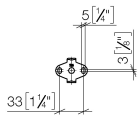

TARA Towel bar - Brushed Dark Platinum

83 045 892 Product version from 4/1/2024

- Center to center 17-3/4"
- Width 19-7/8"
- Height 2-1/8"
- Flange diameter 2-1/8"
- 3-1/4" Projection

Fits TARA

	Brushed Dark Platinum	83 045 892-99
	Chrome	83 045 892-00
	Brushed Platinum	83 045 892-06
	Platinum	83 045 892-08
	Dark Chrome	83 045 892-19
	Brushed Durabronze (23kt Gold)	83 045 892-28
	Matte Black	83 045 892-33
	Brushed Bronze	83 045 892-42
	Brushed Champagne (22kt Gold)	83 045 892-46
	Champagne (22kt Gold)	83 045 892-47
	Brushed Chrome	83 045 892-93

TARA Towel bar - Brushed Dark Platinum

83 045 892 Product version from 4/1/2024

mm [inches]

TARA Towel bar - Brushed Dark Platinum

83 045 892 Product version from 4/1/2024

Parts for other finishes can be found here: [Chrome](#)

Spare parts list

Number	Item Number	Designation	Number of units	Lead time
1	05 28 22 588 00-99	holder	1	20
2	08 17 89 505-99	holder	2	20
3	04 31 11 113 00 90	pin	2	2
4	09 30 11 046 90	disc	2	2
5	09 30 30 071 90	screw	2	2
6	05 17 20 739 00 90	fixing set	2	2