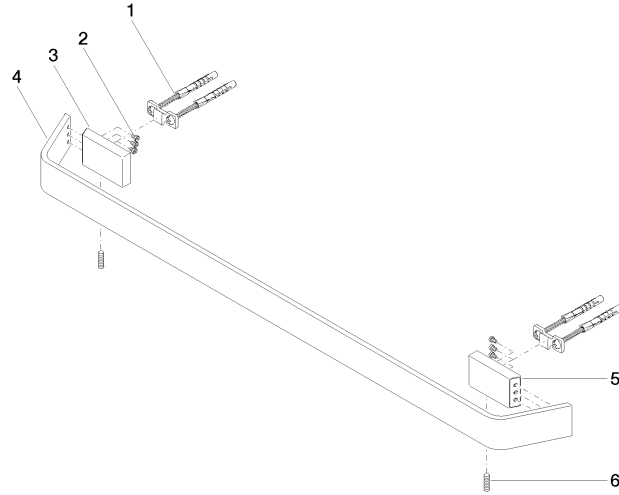

## CL.1 Towel bar - Brushed Champagne (22kt Gold)

83 060 705 Product version from 3/9/2015

- Center to center 23-5/8"
- Width 26-1/2"
- Height 1-3/8"
- 2-3/4" Projection

	Brushed Champagne (22kt Gold)	83 060 705-46
	Chrome	83 060 705-00
	Brushed Platinum	83 060 705-06
	Dark Chrome	83 060 705-19
	Champagne (22kt Gold)	83 060 705-47
	Brushed Dark Platinum	83 060 705-99

## CL.1 Towel bar - Brushed Champagne (22kt Gold)

83 060 705 Product version from 3/9/2015

mm [inches]

**CL.1 Towel bar - Brushed Champagne (22kt Gold)**

83 060 705 Product version from 3/9/2015

Parts for other finishes can be found here: [Chrome](#)

**Spare parts list**

Number	Item Number	Designation	Number of units	Lead time
1	05 17 20 758 00 90	fixing set	2	2
2	09 30 30 191 90	screw	6	2
3	08 17 70 500-46	holder	1	60
4	08 17 70 550-46	bar	1	60
5	08 17 70 501-46	holder	1	60
6	04 31 11 113 00 90	pin	2	2