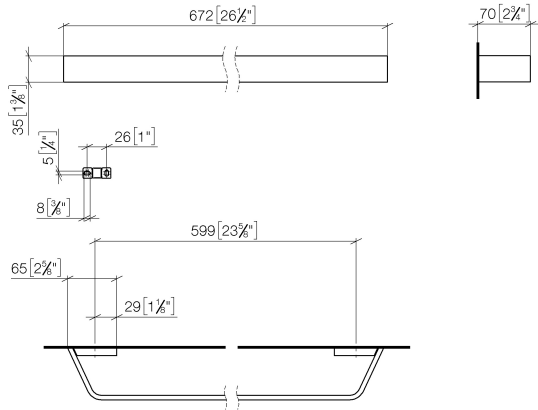

## CL.1 Towel bar - Brushed Champagne (22kt Gold)

83 060 705 Product version from 3/9/2015

- Center to center 23-5/8"
- Width 26-1/2"
- Height 1-3/8"
- 2-3/4" Projection

	Brushed Champagne (22kt Gold)	83 060 705-46
	Chrome	83 060 705-00
	Brushed Platinum	83 060 705-06
	Dark Chrome	83 060 705-19
	Champagne (22kt Gold)	83 060 705-47
	Brushed Dark Platinum	83 060 705-99

## CL.1 Towel bar - Brushed Champagne (22kt Gold)

83 060 705 Product version from 3/9/2015

mm [inches]

**CL.1 Towel bar - Brushed Champagne (22kt Gold)**

83 060 705 Product version from 3/9/2015

Parts for other finishes can be found here: [Chrome](#)

**Spare parts list**

Number	Item Number	Designation	Number of units	Lead time
1	05 17 20 758 00 90	fixing set	2	2
2	09 30 30 191 90	screw	6	2
3	08 17 70 500-46	holder	1	60
4	08 17 70 550-46	bar	1	60
5	08 17 70 501-46	holder	1	60
6	04 31 11 113 00 90	pin	2	2