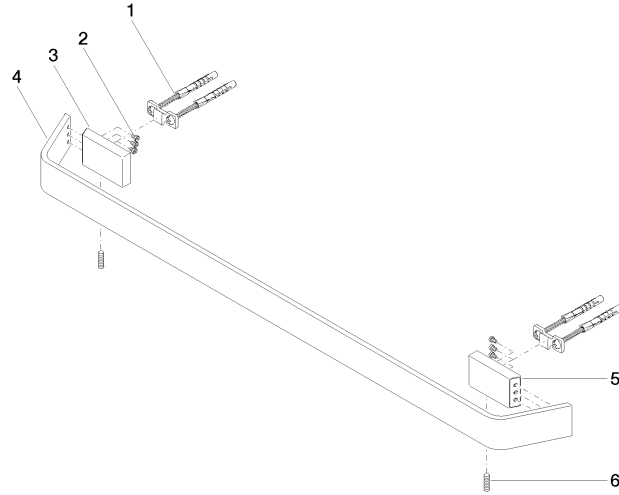

CL.1 Towel bar - Brushed Dark Platinum

83 060 705 Product version from 3/9/2015

- Center to center 23-5/8"
- Width 26-1/2"
- Height 1-3/8"
- 2-3/4" Projection

	Brushed Dark Platinum	83 060 705-99
	Chrome	83 060 705-00
	Brushed Platinum	83 060 705-06
	Dark Chrome	83 060 705-19
	Brushed Champagne (22kt Gold)	83 060 705-46
	Champagne (22kt Gold)	83 060 705-47

CL.1 Towel bar - Brushed Dark Platinum

83 060 705 Product version from 3/9/2015

mm [inches]

CL.1 Towel bar - Brushed Dark Platinum

83 060 705 Product version from 3/9/2015

Parts for other finishes can be found here: [Chrome](#)

Spare parts list

Number	Item Number	Designation	Number of units	Lead time
1	05 17 20 758 00 90	fixing set	2	2
2	09 30 30 191 90	screw	6	2
3	08 17 70 500-99	holder	1	20
4	08 17 70 550-99	bar	1	20
5	08 17 70 501-99	holder	1	20
6	04 31 11 113 00 90	pin	2	2