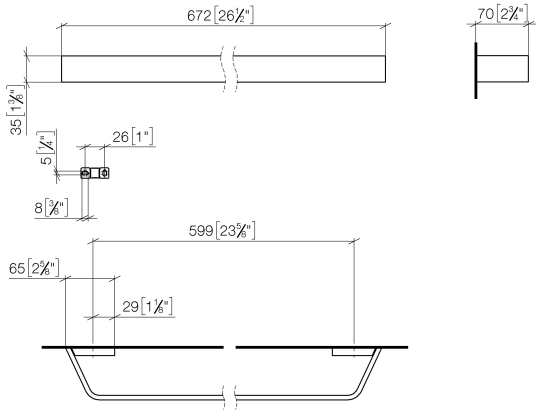

CL.1 Towel bar - Brushed Dark Platinum

83 060 705 Product version from 3/9/2015

- Center to center 23-5/8"
- Width 26-1/2"
- Height 1-3/8"
- 2-3/4" Projection

	Brushed Dark Platinum	83 060 705-99
	Chrome	83 060 705-00
	Brushed Platinum	83 060 705-06
	Dark Chrome	83 060 705-19
	Brushed Champagne (22kt Gold)	83 060 705-46
	Champagne (22kt Gold)	83 060 705-47

CL.1 Towel bar - Brushed Dark Platinum

83 060 705 Product version from 3/9/2015

mm [inches]

CL.1 Towel bar - Brushed Dark Platinum

83 060 705 Product version from 3/9/2015

Parts for other finishes can be found here: [Chrome](#)

Spare parts list

Number	Item Number	Designation	Number of units	Lead time
1	05 17 20 758 00 90	fixing set	2	2
2	09 30 30 191 90	screw	6	2
3	08 17 70 500-99	holder	1	20
4	08 17 70 550-99	bar	1	20
5	08 17 70 501-99	holder	1	20
6	04 31 11 113 00 90	pin	2	2