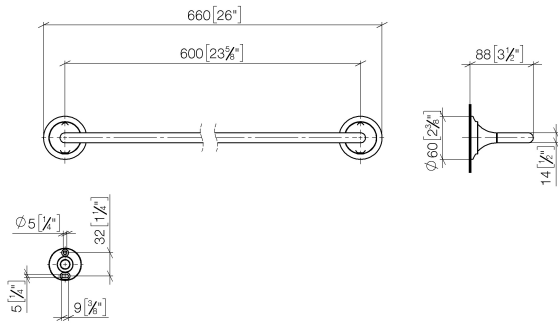

VAIA Towel bar - Chrome

83 060 809 Product version from 8/29/2019

- Center to center 23-5/8"
- Width 26"
- Height 2-3/8"
- Flange diameter 2-3/8"
- 3-1/2" Projection

	Chrome	83 060 809-00
	Brushed Platinum	83 060 809-06
	Platinum	83 060 809-08
	Dark Chrome	83 060 809-19
	Brushed Durabronze (23kt Gold)	83 060 809-28
	Brushed Bronze	83 060 809-42
	Brushed Champagne (22kt Gold)	83 060 809-46
	Champagne (22kt Gold)	83 060 809-47
	Brushed Dark Platinum	83 060 809-99

VAIA Towel bar - Chrome

83 060 809 Product version from 8/29/2019

mm [inches]

VAIA Towel bar - Chrome

83 060 809 Product version from 8/29/2019

Parts for other finishes can be found here: [Brushed](#)
[Platinum](#)

Spare parts list

Number	Item Number	Designation	Number of units	Lead time
1	05 30 31 025 00 90	fixing set	1	2
2	90 17 20 759 00 90	disc	2	2