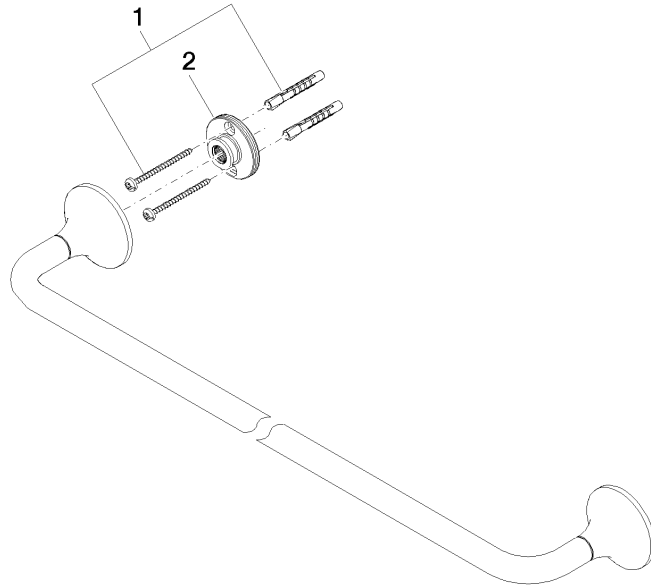

VAIA Towel bar - Chrome

83 060 809 Product version from 8/29/2019

- Center to center 23-5/8"
- Width 26"
- Height 2-3/8"
- Flange diameter 2-3/8"
- 3-1/2" Projection

	Chrome	83 060 809-00
	Brushed Platinum	83 060 809-06
	Platinum	83 060 809-08
	Dark Chrome	83 060 809-19
	Brushed Durabronze (23kt Gold)	83 060 809-28
	Brushed Bronze	83 060 809-42
	Brushed Champagne (22kt Gold)	83 060 809-46
	Champagne (22kt Gold)	83 060 809-47
	Brushed Dark Platinum	83 060 809-99

VAIA Towel bar - Chrome

83 060 809 Product version from 8/29/2019

mm [inches]

VAIA Towel bar - Chrome

83 060 809 Product version from 8/29/2019

Parts for other finishes can be found here: [Brushed](#)
[Platinum](#)

Spare parts list

Number	Item Number	Designation	Number of units	Lead time
1	05 30 31 025 00 90	fixing set	1	2
2	90 17 20 759 00 90	disc	2	2