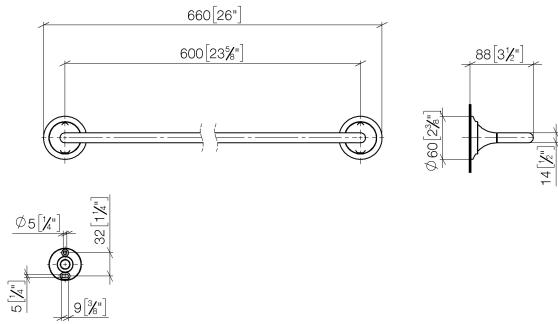

## VAIA Towel bar - Brushed Bronze

83 060 809 Product version from 8/29/2019

- Center to center 23-5/8"
- Width 26"
- Height 2-3/8"
- Flange diameter 2-3/8"
- 3-1/2" Projection

	Brushed Bronze	83 060 809-42
	Chrome	83 060 809-00
	Brushed Platinum	83 060 809-06
	Platinum	83 060 809-08
	Dark Chrome	83 060 809-19
	Brushed Durabronze (23kt Gold)	83 060 809-28
	Brushed Champagne (22kt Gold)	83 060 809-46
	Champagne (22kt Gold)	83 060 809-47
	Brushed Dark Platinum	83 060 809-99

## VAIA Towel bar - Brushed Bronze

83 060 809 Product version from 8/29/2019

mm [inches]

### Spare parts list

Number	Item Number	Designation	Number of units	Lead time
1	05 30 31 025 00 90	fixing set	1	2
2	90 17 20 759 00 90	disc	2	2