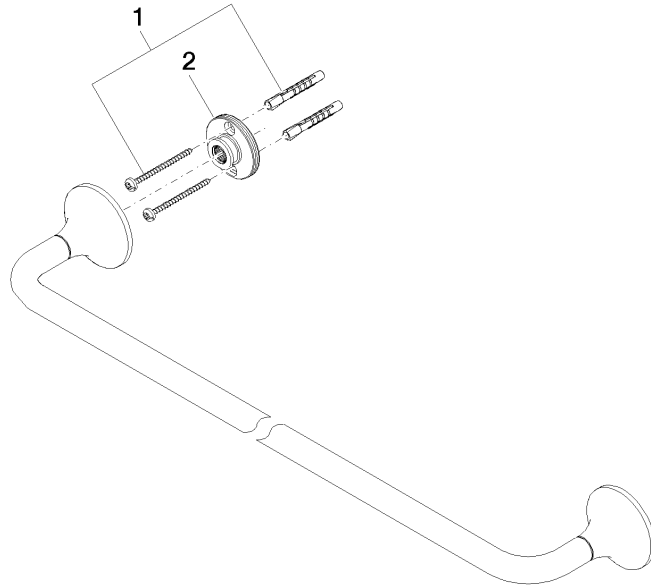

## VAIA Towel bar - Brushed Bronze

83 060 809 Product version from 8/29/2019

- Center to center 23-5/8"
- Width 26"
- Height 2-3/8"
- Flange diameter 2-3/8"
- 3-1/2" Projection

	Brushed Bronze	83 060 809-42
	Chrome	83 060 809-00
	Brushed Platinum	83 060 809-06
	Platinum	83 060 809-08
	Dark Chrome	83 060 809-19
	Brushed Durabronze (23kt Gold)	83 060 809-28
	Brushed Champagne (22kt Gold)	83 060 809-46
	Champagne (22kt Gold)	83 060 809-47
	Brushed Dark Platinum	83 060 809-99

## VAIA Towel bar - Brushed Bronze

83 060 809 Product version from 8/29/2019

mm [inches]

## VAIA Towel bar - Brushed Bronze

83 060 809 Product version from 8/29/2019

Parts for other finishes can be found here: [Chrome](#)

### Spare parts list

Number	Item Number	Designation	Number of units	Lead time
1	05 30 31 025 00 90	fixing set	1	2
2	90 17 20 759 00 90	disc	2	2