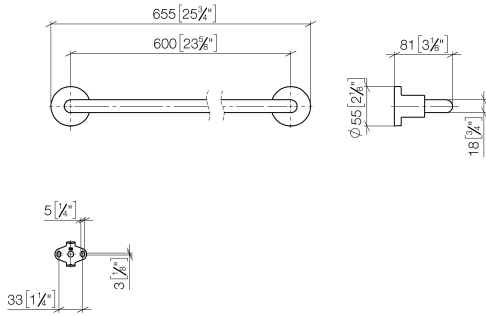

TARA Towel bar - Brushed Platinum

83 060 892 Product version from 4/1/2024

- Center to center 23-5/8"
- Width 25-3/4"
- Height 2-1/8"
- Flange diameter 2-1/8"
- 3-1/4" Projection

Fits TARA

	Brushed Platinum	83 060 892-06
	Chrome	83 060 892-00
	Platinum	83 060 892-08
	Dark Chrome	83 060 892-19
	Brushed Durabronze (23kt Gold)	83 060 892-28
	Matte Black	83 060 892-33
	Brushed Bronze	83 060 892-42
	Brushed Champagne (22kt Gold)	83 060 892-46
	Champagne (22kt Gold)	83 060 892-47
	Brushed Chrome	83 060 892-93
	Brushed Dark Platinum	83 060 892-99

TARA Towel bar - Brushed Platinum

83 060 892 Product version from 4/1/2024

mm [inches]

TARA Towel bar - Brushed Platinum

83 060 892 Product version from 4/1/2024

Parts for other finishes can be found here: [Chrome](#)

Spare parts list

Number	Item Number	Designation	Number of units	Lead time
1	05 28 22 589 00-06	holder	1	10
2	08 17 89 505-06	holder	2	10
3	04 31 11 113 00 90	pin	2	2
4	09 30 11 046 90	disc	2	2
5	09 30 30 071 90	screw	2	2
6	05 17 20 739 00 90	fixing set	2	2