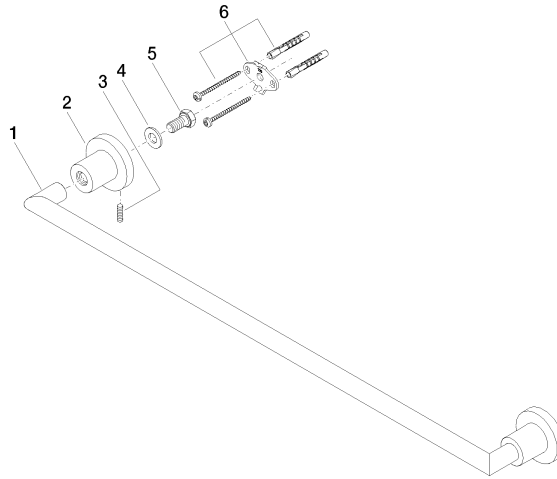

TARA Towel bar - Brushed Platinum

83 060 892 Product version from 4/1/2024

- Center to center 23-5/8"
- Width 25-3/4"
- Height 2-1/8"
- Flange diameter 2-1/8"
- 3-1/4" Projection

Fits TARA

	Brushed Platinum	83 060 892-06
	Chrome	83 060 892-00
	Platinum	83 060 892-08
	Dark Chrome	83 060 892-19
	Brushed Durabronze (23kt Gold)	83 060 892-28
	Matte Black	83 060 892-33
	Brushed Bronze	83 060 892-42
	Brushed Champagne (22kt Gold)	83 060 892-46
	Champagne (22kt Gold)	83 060 892-47
	Brushed Chrome	83 060 892-93
	Brushed Dark Platinum	83 060 892-99

TARA Towel bar - Brushed Platinum

83 060 892 Product version from 4/1/2024

mm [inches]

TARA Towel bar - Brushed Platinum

83 060 892 Product version from 4/1/2024

Parts for other finishes can be found here: [Chrome](#)

Spare parts list

Number	Item Number	Designation	Number of units	Lead time
1	05 28 22 589 00-06	holder	1	10
2	08 17 89 505-06	holder	2	10
3	04 31 11 113 00 90	pin	2	2
4	09 30 11 046 90	disc	2	2
5	09 30 30 071 90	screw	2	2
6	05 17 20 739 00 90	fixing set	2	2