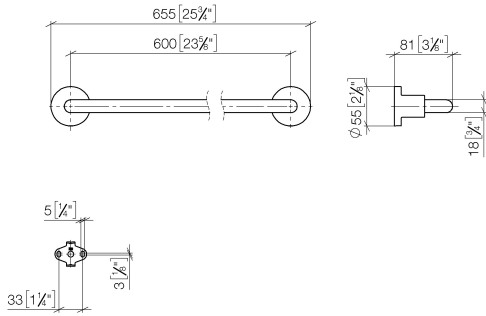

TARA Towel bar - Platinum

83 060 892 Product version from 4/1/2024

- Center to center 23-5/8"
- Width 25-3/4"
- Height 2-1/8"
- Flange diameter 2-1/8"
- 3-1/4" Projection

Fits TARA

	Platinum	83 060 892-08
	Chrome	83 060 892-00
	Brushed Platinum	83 060 892-06
	Dark Chrome	83 060 892-19
	Brushed Durabronze (23kt Gold)	83 060 892-28
	Matte Black	83 060 892-33
	Brushed Bronze	83 060 892-42
	Brushed Champagne (22kt Gold)	83 060 892-46
	Champagne (22kt Gold)	83 060 892-47
	Brushed Chrome	83 060 892-93
	Brushed Dark Platinum	83 060 892-99

TARA Towel bar - Platinum

83 060 892 Product version from 4/1/2024

mm [inches]

TARA Towel bar - Platinum

83 060 892 Product version from 4/1/2024

Parts for other finishes can be found here: [Chrome](#)

Spare parts list

Number	Item Number	Designation	Number of units	Lead time
1	05 28 22 589 00-08	holder	1	40
2	08 17 89 505-08	holder	2	40
3	04 31 11 113 00 90	pin	2	2
4	09 30 11 046 90	disc	2	2
5	09 30 30 071 90	screw	2	2
6	05 17 20 739 00 90	fixing set	2	2