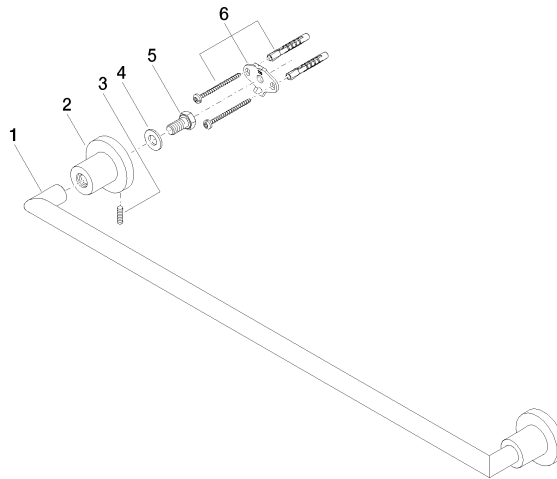

TARA Towel bar - Platinum

83 060 892 Product version from 4/1/2024

- Center to center 23-5/8"
- Width 25-3/4"
- Height 2-1/8"
- Flange diameter 2-1/8"
- 3-1/4" Projection

Fits TARA

	Platinum	83 060 892-08
	Chrome	83 060 892-00
	Brushed Platinum	83 060 892-06
	Dark Chrome	83 060 892-19
	Brushed Durabronze (23kt Gold)	83 060 892-28
	Matte Black	83 060 892-33
	Brushed Bronze	83 060 892-42
	Brushed Champagne (22kt Gold)	83 060 892-46
	Champagne (22kt Gold)	83 060 892-47
	Brushed Chrome	83 060 892-93
	Brushed Dark Platinum	83 060 892-99

TARA Towel bar - Platinum

83 060 892 Product version from 4/1/2024

mm [inches]

TARA Towel bar - Platinum

83 060 892 Product version from 4/1/2024

Parts for other finishes can be found here: [Chrome](#)

Spare parts list

Number	Item Number	Designation	Number of units	Lead time
1	05 28 22 589 00-08	holder	1	40
2	08 17 89 505-08	holder	2	40
3	04 31 11 113 00 90	pin	2	2
4	09 30 11 046 90	disc	2	2
5	09 30 30 071 90	screw	2	2
6	05 17 20 739 00 90	fixing set	2	2