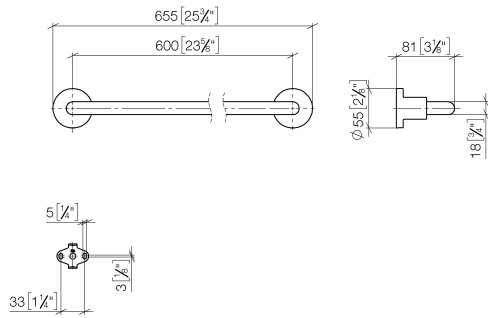

TARA Towel bar - Brushed Dark Platinum

83 060 892 Product version from 4/1/2024

- Center to center 23-5/8"
- Width 25-3/4"
- Height 2-1/8"
- Flange diameter 2-1/8"
- 3-1/4" Projection

Fits TARA

| | | |
|-------------------------------------------------------------------------------------|--------------------------------|---------------|
|  | Brushed Dark Platinum | 83 060 892-99 |
|  | Chrome | 83 060 892-00 |
|  | Brushed Platinum | 83 060 892-06 |
|  | Platinum | 83 060 892-08 |
|  | Dark Chrome | 83 060 892-19 |
|  | Brushed Durabronze (23kt Gold) | 83 060 892-28 |
|  | Matte Black | 83 060 892-33 |
|  | Brushed Bronze | 83 060 892-42 |
|  | Brushed Champagne (22kt Gold) | 83 060 892-46 |
|  | Champagne (22kt Gold) | 83 060 892-47 |
|  | Brushed Chrome | 83 060 892-93 |

TARA Towel bar - Brushed Dark Platinum

83 060 892 Product version from 4/1/2024

mm [inches]

TARA Towel bar - Brushed Dark Platinum

83 060 892 Product version from 4/1/2024

Parts for other finishes can be found here: [Chrome](#)

Spare parts list

| Number | Item Number | Designation | Number of units | Lead time |
|--------|--------------------|-------------|-----------------|-----------|
| 1 | 05 28 22 589 00-99 | holder | 1 | 20 |
| 2 | 08 17 89 505-99 | holder | 2 | 20 |
| 3 | 04 31 11 113 00 90 | pin | 2 | 2 |
| 4 | 09 30 11 046 90 | disc | 2 | 2 |
| 5 | 09 30 30 071 90 | screw | 2 | 2 |
| 6 | 05 17 20 739 00 90 | fixing set | 2 | 2 |