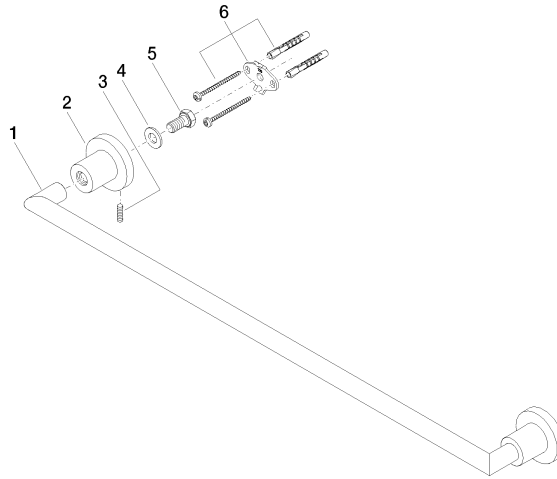

TARA Towel bar - Brushed Dark Platinum

83 060 892 Product version from 4/1/2024

- Center to center 23-5/8"
- Width 25-3/4"
- Height 2-1/8"
- Flange diameter 2-1/8"
- 3-1/4" Projection

Fits TARA

| | | |
|-------------------------------------------------------------------------------------|--------------------------------|---------------|
|  | Brushed Dark Platinum | 83 060 892-99 |
|  | Chrome | 83 060 892-00 |
|  | Brushed Platinum | 83 060 892-06 |
|  | Platinum | 83 060 892-08 |
|  | Dark Chrome | 83 060 892-19 |
|  | Brushed Durabronze (23kt Gold) | 83 060 892-28 |
|  | Matte Black | 83 060 892-33 |
|  | Brushed Bronze | 83 060 892-42 |
|  | Brushed Champagne (22kt Gold) | 83 060 892-46 |
|  | Champagne (22kt Gold) | 83 060 892-47 |
|  | Brushed Chrome | 83 060 892-93 |

TARA Towel bar - Brushed Dark Platinum

83 060 892 Product version from 4/1/2024

mm [inches]

TARA Towel bar - Brushed Dark Platinum

83 060 892 Product version from 4/1/2024

Parts for other finishes can be found here: [Chrome](#)

Spare parts list

| Number | Item Number | Designation | Number of units | Lead time |
|--------|--------------------|-------------|-----------------|-----------|
| 1 | 05 28 22 589 00-99 | holder | 1 | 20 |
| 2 | 08 17 89 505-99 | holder | 2 | 20 |
| 3 | 04 31 11 113 00 90 | pin | 2 | 2 |
| 4 | 09 30 11 046 90 | disc | 2 | 2 |
| 5 | 09 30 30 071 90 | screw | 2 | 2 |
| 6 | 05 17 20 739 00 90 | fixing set | 2 | 2 |