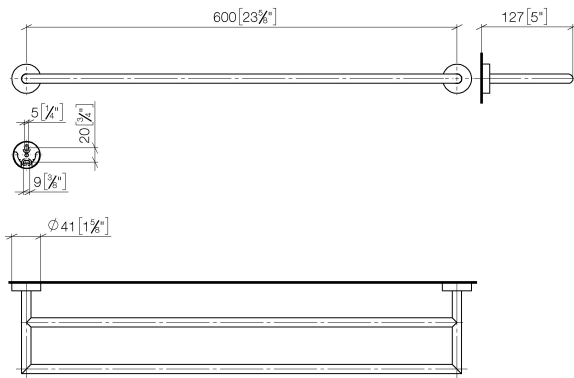

Towel bar two-piece - Brushed Chrome

83 061 979 Product version from 7/1/2023

- Center to center 23-5/8"
- Width 25-1/4"
- Height 1-5/8"
- Flange diameter 1-5/8"
- 5-1/8" Projection

	Brushed Chrome	83 061 979-93
	Chrome	83 061 979-00
	Brushed Platinum	83 061 979-06
	Dark Chrome	83 061 979-19
	Light gold	83 061 979-26
	Brushed Light Gold	83 061 979-27
	Matte Black	83 061 979-33
	Brushed Bronze	83 061 979-42
	Brushed Champagne (22kt Gold)	83 061 979-46
	Champagne (22kt Gold)	83 061 979-47
	Brushed Dark Platinum	83 061 979-99

Towel bar two-piece - Brushed Chrome

83 061 979 Product version from 7/1/2023

mm[inches]

Towel bar two-piece - Brushed Chrome

83 061 979 Product version from 7/1/2023

Parts for other finishes can be found here: [Chrome](#)

Spare parts list

Number	Item Number	Designation	Number of units	Lead time
1	05 28 22 622 01-93	holder	1	20
2	08 27 97 500-93	rosette	2	20
3	08 30 11 516 90	ring	2	2
4	08 17 97 560 90	holder	2	2
5	05 30 31 025 00 90	fixing set	2	2
6	08 17 97 501 07	holder	2	2