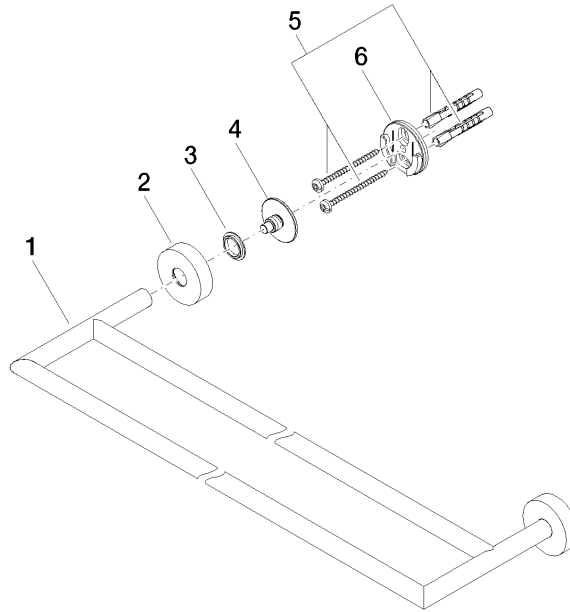

Towel bar two-piece - Brushed Chrome

83 061 979 Product version from 7/1/2023

- Center to center 23-5/8"
- Width 25-1/4"
- Height 1-5/8"
- Flange diameter 1-5/8"
- 5-1/8" Projection

	Brushed Chrome	83 061 979-93
	Chrome	83 061 979-00
	Brushed Platinum	83 061 979-06
	Dark Chrome	83 061 979-19
	Light gold	83 061 979-26
	Brushed Light Gold	83 061 979-27
	Matte Black	83 061 979-33
	Brushed Bronze	83 061 979-42
	Brushed Champagne (22kt Gold)	83 061 979-46
	Champagne (22kt Gold)	83 061 979-47
	Brushed Dark Platinum	83 061 979-99

Towel bar two-piece - Brushed Chrome

83 061 979 Product version from 7/1/2023

mm[inches]

Towel bar two-piece - Brushed Chrome

83 061 979 Product version from 7/1/2023

Parts for other finishes can be found here: [Chrome](#)

Spare parts list

Number	Item Number	Designation	Number of units	Lead time
1	05 28 22 622 01-93	holder	1	20
2	08 27 97 500-93	rosette	2	20
3	08 30 11 516 90	ring	2	2
4	08 17 97 560 90	holder	2	2
5	05 30 31 025 00 90	fixing set	2	2
6	08 17 97 501 07	holder	2	2