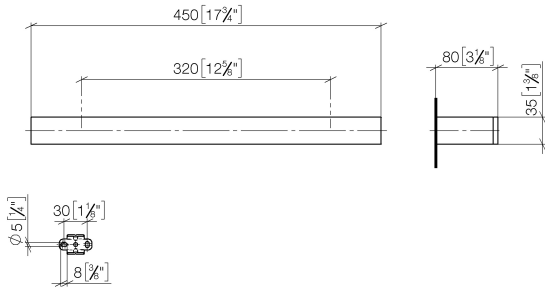

MEM Towel bar - Chrome

83 070 780 Product version from 9/1/2022

- Center to center 12-5/8"
- Width 17-3/4"
- Height 1-3/8"
- 3-1/8" Projection

	Chrome	83 070 780-00
	Brushed Platinum	83 070 780-06
	Platinum	83 070 780-08
	Brushed Durabronze (23kt Gold)	83 070 780-28
	Brushed Champagne (22kt Gold)	83 070 780-46
	Champagne (22kt Gold)	83 070 780-47
	Brushed Dark Platinum	83 070 780-99

MEM Towel bar - Chrome

83 070 780 Product version from 9/1/2022

mm [inches]

MEM Towel bar - Chrome

83 070 780 Product version from 9/1/2022

Parts for other finishes can be found here: [Brushed](#)
[Platinum](#)

Spare parts list

Number	Item Number	Designation	Number of units	Lead time
1	05 17 20 717 00 90	fixing set	2	2
2	90 31 11 004 00 90	pin	2	2