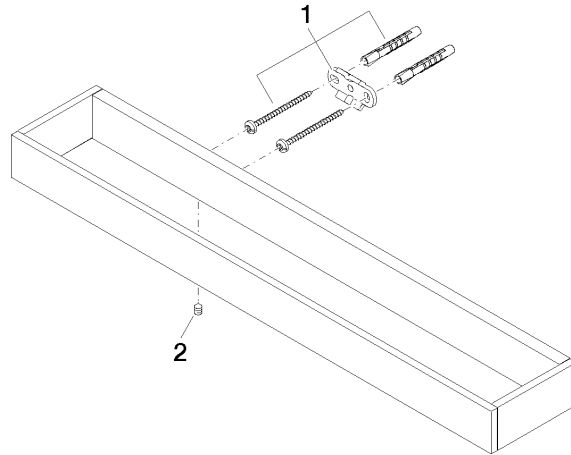

MEM Towel bar - Chrome

83 070 780 Product version from 9/1/2022

- Center to center 12-5/8"
- Width 17-3/4"
- Height 1-3/8"
- 3-1/8" Projection

	Chrome	83 070 780-00
	Brushed Platinum	83 070 780-06
	Platinum	83 070 780-08
	Brushed Durabronze (23kt Gold)	83 070 780-28
	Brushed Champagne (22kt Gold)	83 070 780-46
	Champagne (22kt Gold)	83 070 780-47
	Brushed Dark Platinum	83 070 780-99

MEM Towel bar - Chrome

83 070 780 Product version from 9/1/2022

mm [inches]

MEM Towel bar - Chrome

83 070 780 Product version from 9/1/2022

Parts for other finishes can be found here: [Brushed](#)
[Platinum](#)

Spare parts list

Number	Item Number	Designation	Number of units	Lead time
1	05 17 20 717 00 90	fixing set	2	2
2	90 31 11 004 00 90	pin	2	2