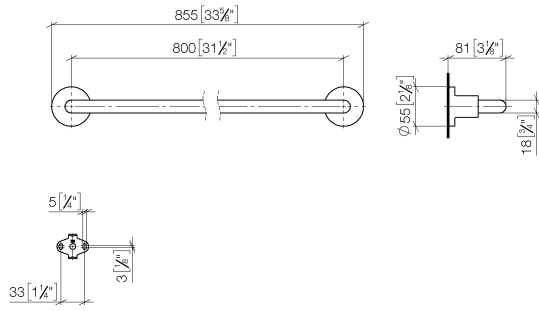

TARA Towel bar - Platinum

83 080 892 Product version from 4/1/2024

- Center to center 31-1/2"
- Width 33-5/8"
- Height 2-1/8"
- Flange diameter 2-1/8"
- 3-1/4" Projection

Fits TARA

	Platinum	83 080 892-08
	Chrome	83 080 892-00
	Brushed Platinum	83 080 892-06
	Dark Chrome	83 080 892-19
	Brushed Durabronze (23kt Gold)	83 080 892-28
	Matte Black	83 080 892-33
	Brushed Bronze	83 080 892-42
	Brushed Champagne (22kt Gold)	83 080 892-46
	Champagne (22kt Gold)	83 080 892-47
	Brushed Chrome	83 080 892-93
	Brushed Dark Platinum	83 080 892-99

TARA Towel bar - Platinum

83 080 892 Product version from 4/1/2024

mm [inches]

TARA Towel bar - Platinum

83 080 892 Product version from 4/1/2024

Parts for other finishes can be found here: [Chrome](#)

Spare parts list

Number	Item Number	Designation	Number of units	Lead time
1	05 28 22 590 00-08	bar	1	40
2	08 17 89 505-08	holder	2	40
3	04 31 11 113 00 90	pin	2	2
4	09 30 11 046 90	disc	2	2
5	09 30 30 071 90	screw	2	2
6	05 17 20 739 00 90	fixing set	2	2