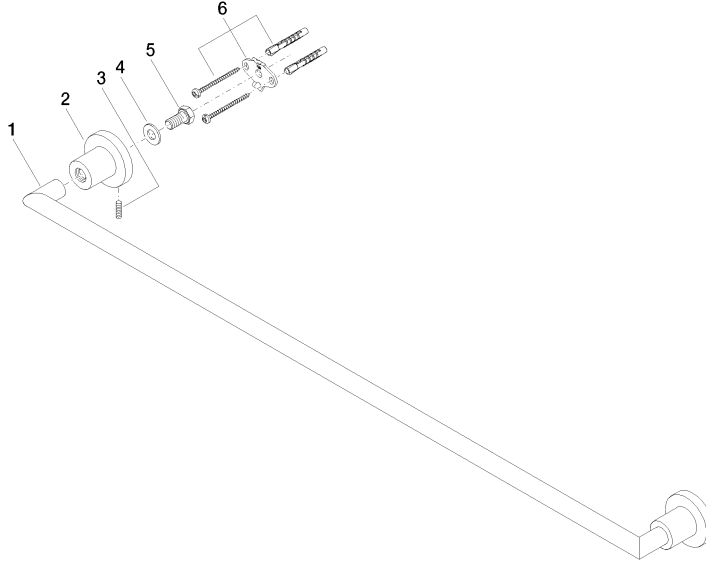

TARA Towel bar - Platinum

83 080 892 Product version from 4/1/2024

- Center to center 31-1/2"
- Width 33-5/8"
- Height 2-1/8"
- Flange diameter 2-1/8"
- 3-1/4" Projection

Fits TARA

	Platinum	83 080 892-08
	Chrome	83 080 892-00
	Brushed Platinum	83 080 892-06
	Dark Chrome	83 080 892-19
	Brushed Durabronze (23kt Gold)	83 080 892-28
	Matte Black	83 080 892-33
	Brushed Bronze	83 080 892-42
	Brushed Champagne (22kt Gold)	83 080 892-46
	Champagne (22kt Gold)	83 080 892-47
	Brushed Chrome	83 080 892-93
	Brushed Dark Platinum	83 080 892-99

TARA Towel bar - Platinum

83 080 892 Product version from 4/1/2024

mm [inches]

TARA Towel bar - Platinum

83 080 892 Product version from 4/1/2024

Parts for other finishes can be found here: [Chrome](#)

Spare parts list

Number	Item Number	Designation	Number of units	Lead time
1	05 28 22 590 00-08	bar	1	40
2	08 17 89 505-08	holder	2	40
3	04 31 11 113 00 90	pin	2	2
4	09 30 11 046 90	disc	2	2
5	09 30 30 071 90	screw	2	2
6	05 17 20 739 00 90	fixing set	2	2