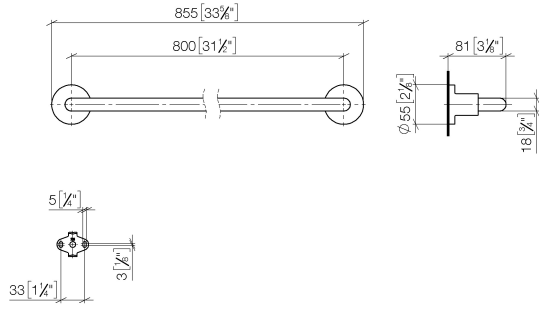

TARA Towel bar - Matte Black

83 080 892 Product version from 4/1/2024

- Center to center 31-1/2"
- Width 33-5/8"
- Height 2-1/8"
- Flange diameter 2-1/8"
- 3-1/4" Projection

Fits TARA

	Matte Black	83 080 892-33
	Chrome	83 080 892-00
	Brushed Platinum	83 080 892-06
	Platinum	83 080 892-08
	Dark Chrome	83 080 892-19
	Brushed Durabronze (23kt Gold)	83 080 892-28
	Brushed Bronze	83 080 892-42
	Brushed Champagne (22kt Gold)	83 080 892-46
	Champagne (22kt Gold)	83 080 892-47
	Brushed Chrome	83 080 892-93
	Brushed Dark Platinum	83 080 892-99

TARA Towel bar - Matte Black

83 080 892 Product version from 4/1/2024

mm [inches]

TARA Towel bar - Matte Black

83 080 892 Product version from 4/1/2024

Parts for other finishes can be found here: [Chrome](#)

Spare parts list

Number	Item Number	Designation	Number of units	Lead time
1	05 28 22 590 00-33	bar	1	30
2	08 17 89 505-33	holder	2	30
3	04 31 11 113 00 90	pin	2	2
4	09 30 11 046 90	disc	2	2
5	09 30 30 071 90	screw	2	2
6	05 17 20 739 00 90	fixing set	2	2