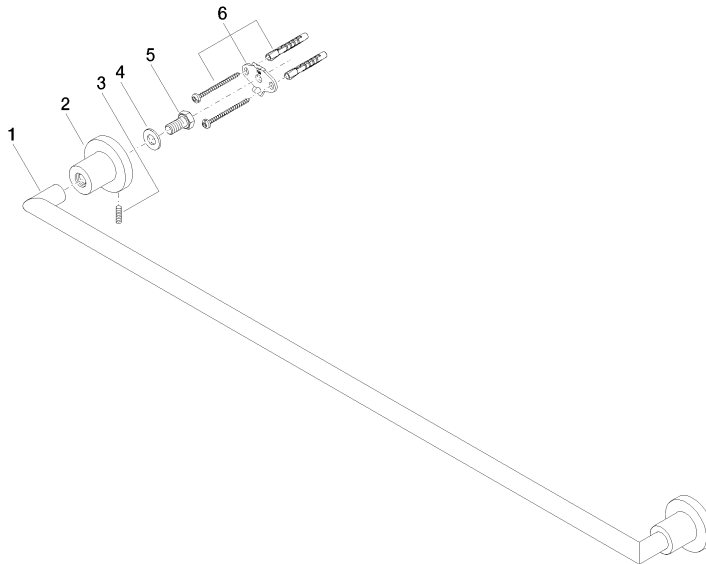

TARA Towel bar - Matte Black

83 080 892 Product version from 4/1/2024

- Center to center 31-1/2"
- Width 33-5/8"
- Height 2-1/8"
- Flange diameter 2-1/8"
- 3-1/4" Projection

Fits TARA

	Matte Black	83 080 892-33
	Chrome	83 080 892-00
	Brushed Platinum	83 080 892-06
	Platinum	83 080 892-08
	Dark Chrome	83 080 892-19
	Brushed Durabronze (23kt Gold)	83 080 892-28
	Brushed Bronze	83 080 892-42
	Brushed Champagne (22kt Gold)	83 080 892-46
	Champagne (22kt Gold)	83 080 892-47
	Brushed Chrome	83 080 892-93
	Brushed Dark Platinum	83 080 892-99

TARA Towel bar - Matte Black

83 080 892 Product version from 4/1/2024

mm [inches]

TARA Towel bar - Matte Black

83 080 892 Product version from 4/1/2024

Parts for other finishes can be found here: [Chrome](#)

Spare parts list

Number	Item Number	Designation	Number of units	Lead time
1	05 28 22 590 00-33	bar	1	30
2	08 17 89 505-33	holder	2	30
3	04 31 11 113 00 90	pin	2	2
4	09 30 11 046 90	disc	2	2
5	09 30 30 071 90	screw	2	2
6	05 17 20 739 00 90	fixing set	2	2