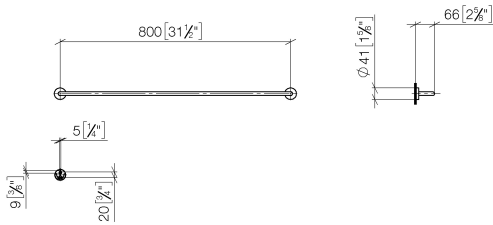

## Towel bar - Brushed Dark Platinum

83 080 979 Product version from 7/1/2023

- Center to center 31-1/2"
- Width 33-1/8"
- Height 1-5/8"
- Flange diameter 1-5/8"
- 2-1/2" Projection

Fits ELIO, ENO, MEM, META SQUARE, SYNC and TARA ULTRA

## Towel bar - Brushed Dark Platinum

83 080 979 Product version from 7/1/2023

mm [inches]

M 1:10

### Spare parts list

Number	Item Number	Designation	Number of units	Lead time
1	05 28 22 623 00-99	holder	1	60
2	08 27 97 500-99	rosette	2	20
3	08 30 11 516 90	ring	2	2
4	08 17 97 560 90	holder	2	2
5	05 30 31 025 00 90	fixing set	2	2
6	08 17 97 501 07	holder	2	2