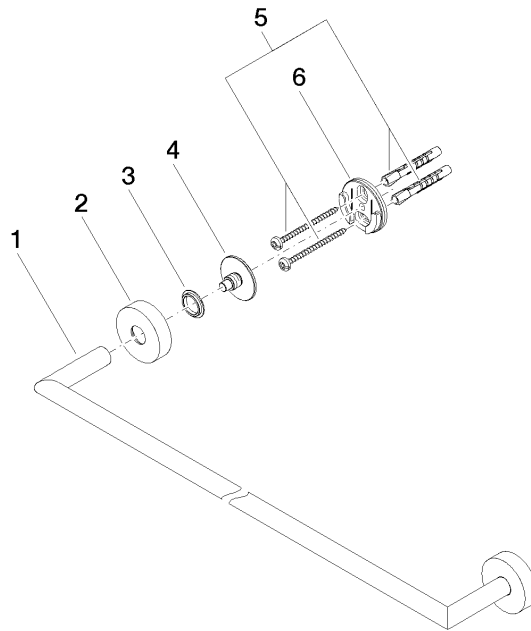

## Towel bar - Brushed Dark Platinum

83 080 979 Product version from 7/1/2023

- Center to center 31-1/2"
- Width 33-1/8"
- Height 1-5/8"
- Flange diameter 1-5/8"
- 2-1/2" Projection

Fits ELIO, ENO, MEM, META SQUARE, SYNC and TARA ULTRA

## Towel bar - Brushed Dark Platinum

83 080 979 Product version from 7/1/2023

mm [inches]

M 1:10

## Towel bar - Brushed Dark Platinum

83 080 979 Product version from 7/1/2023

Parts for other finishes can be found here: [Chrome](#)

### Spare parts list

Number	Item Number	Designation	Number of units	Lead time
1	05 28 22 623 00-99	holder	1	60
2	08 27 97 500-99	rosette	2	20
3	08 30 11 516 90	ring	2	2
4	08 17 97 560 90	holder	2	2
5	05 30 31 025 00 90	fixing set	2	2
6	08 17 97 501 07	holder	2	2