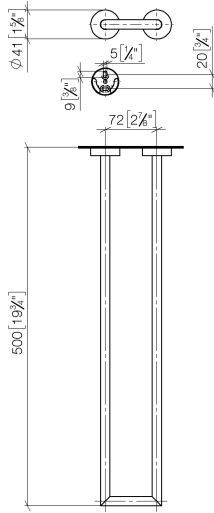

EDITION PRO Towel bar two-piece fixed - Chrome

83 210 626

- Center to center 2-7/8"
- Width 4-1/2"
- Height 1-5/8"
- Flange diameter 1-5/8"
- 19-5/8" Projection

	Chrome	83 210 626-00
	Matte Black	83 210 626-33
	Brushed Chrome	83 210 626-93

EDITION PRO Towel bar two-piece fixed - Chrome

83 210 626

mm [inches]

EDITION PRO Towel bar two-piece fixed - Chrome

83 210 626

Parts for other finishes can be found here: [Matte Black](#)

Spare parts list

Number	Item Number	Designation	Number of units	Lead time
1	05 28 22 627 00-00	holder	1	10
2	08 27 97 500-00	rosette	2	10
3	08 30 11 516 90	ring	2	2
4	08 17 97 560 90	holder	2	2
5	05 30 31 025 00 90	fixing set	1	2
6	08 17 97 501 07	holder	1	2