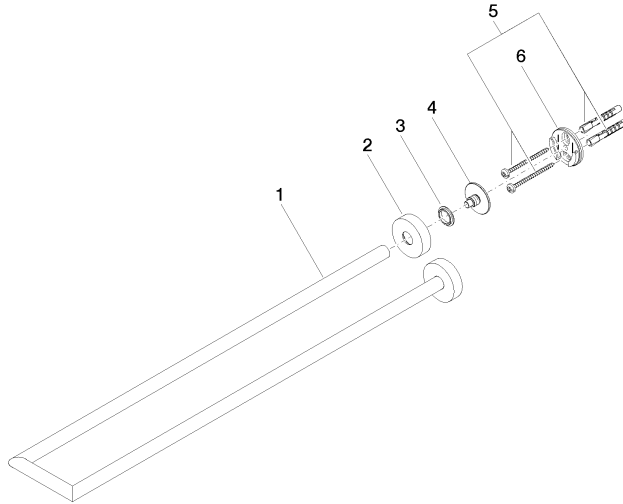

EDITION PRO Towel bar two-piece fixed - Chrome

83 210 626

- Center to center 2-7/8"
- Width 4-1/2"
- Height 1-5/8"
- Flange diameter 1-5/8"
- 19-5/8" Projection

	Chrome	83 210 626-00
	Matte Black	83 210 626-33
	Brushed Chrome	83 210 626-93

EDITION PRO Towel bar two-piece fixed - Chrome

83 210 626

mm [inches]

EDITION PRO Towel bar two-piece fixed - Chrome

83 210 626

Parts for other finishes can be found here: [Matte Black](#)

Spare parts list

Number	Item Number	Designation	Number of units	Lead time
1	05 28 22 627 00-00	holder	1	10
2	08 27 97 500-00	rosette	2	10
3	08 30 11 516 90	ring	2	2
4	08 17 97 560 90	holder	2	2
5	05 30 31 025 00 90	fixing set	1	2
6	08 17 97 501 07	holder	1	2